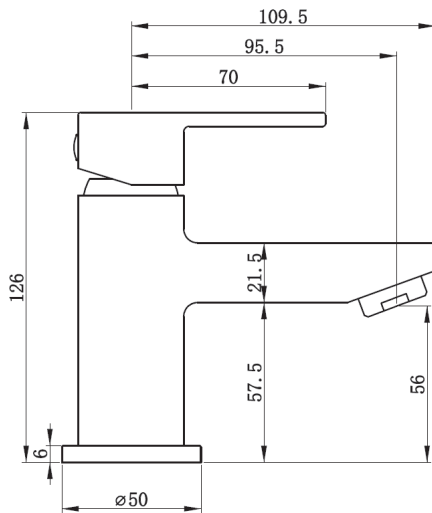

Ethos

Ethos Mini Basin Mixer

Product Code: ETH313

Finish: Chrome

Features

- **Construction:** Brass
- **Valve/Cartridge type:** 30mm Ceramic Cartridge
- **Supply:** Suitable For All Plumbing Systems
- **Working Pressures:** 0.1 - 5.0 bar
- **Inlet connections:** ½" BSP
- **Flexi or Copper:** Flexi Tails - M10 - 400mm

- Ceramic cartridge for smooth operation and longer life
- Tilt and turn temperature and flow control
- Products which are easy to use by all the family
- In full colour packaging

*Please refer to website for full warranty details.

Flow (Bar - l/min, open outlet)

Spout

Flow 0.1	Flow 0.3	Flow 0.5	Flow 1.0	Flow 2.0	Flow 3.0	Flow 4.0	Flow 5.0
2.6	3.9	5.2	7.5	10.6	13	15.1	16.9

1912307