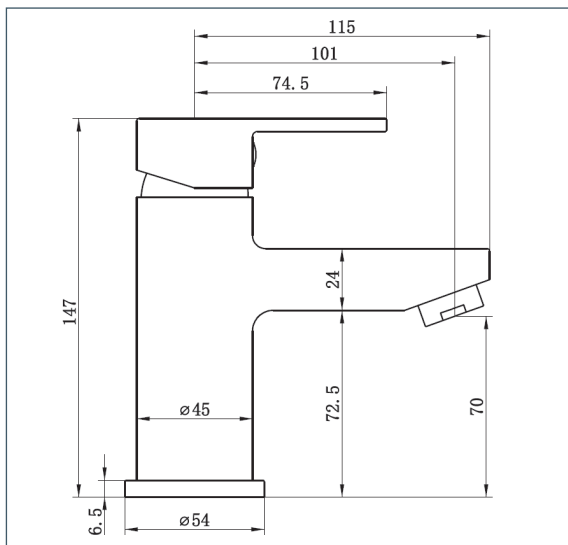

## Features

- Construction:** Brass
- Valve/Cartridge type:** 35mm Ceramic Cartridge
- Supply:** Suitable For Low Pressure Systems
- Working Pressures:** 0.1 - 5.0 bar
- Inlet connections:** 1/2" BSP
- Flexi or Copper:** Flexi Tails - M12 - 400mm

## Flow (Bar - l/min, open outlet)

### Spout

Flow 0.1	Flow 0.3	Flow 0.5	Flow 1.0	Flow 2.0	Flow 3.0	Flow 4.0	Flow 5.0
3.2	4.9	6.4	9.2	13.2	16.2	18.7	21

1906073