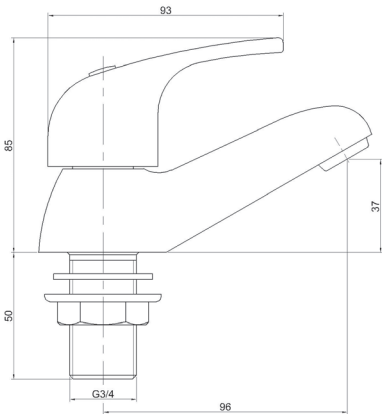

# Eider

Eider bath taps

Product Code: EDR02/CP

Finish: Chrome

## Features

- Construction:** Brass
- Valve/Cartridge type:** Ceramic Disc
- Supply:** Suitable For Low Pressure Systems
- Working Pressures:** 0.1 - 5.0 bar
- Inlet connections:** 3/4" BSP
- Flexi or Copper:** N/A