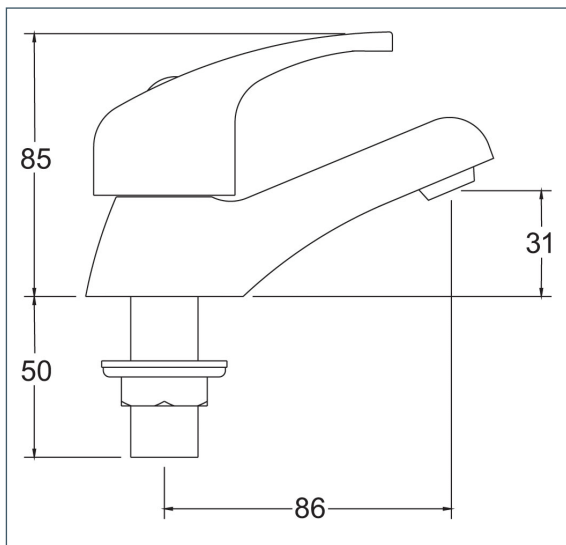

Eider

Eider basin taps

Product Code: EDR01/CP

Finish: Chrome

Features

- Construction:** Brass
- Valve/Cartridge type:** Ceramic Disc
- Supply:** Suitable For All Plumbing Systems
- Working Pressures:** 0.1 - 5.0 bar
- Inlet connections:** 1/2" BSP
- Flexi or Copper:** N/A

*Please refer to website for full warranty details.

Flow (Bar - l/min, open outlet)

Spout

Flow 0.1	Flow 0.3	Flow 0.5	Flow 1.0	Flow 2.0	Flow 3.0	Flow 4.0	Flow 5.0
4.3	6.7	8.9	12.8	18.4	22.7	26.2	29.4

2006759