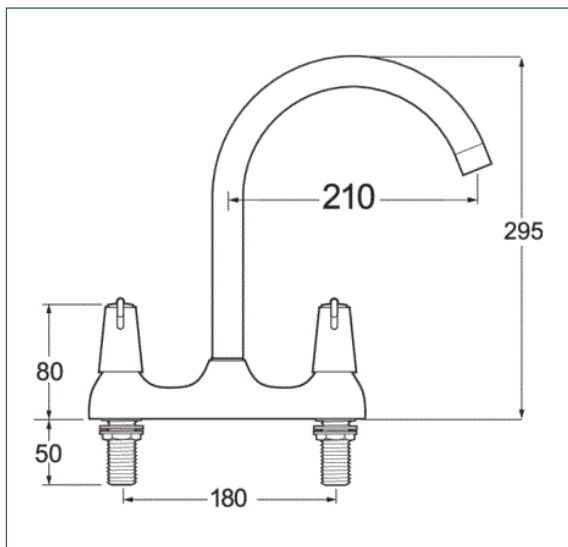

Lever

Lever High Spout Deck Sink Mixer

Product Code: DLT172

Finish: Chrome

Features

- Construction:** Brass
- Valve/Cartridge type:** Ceramic Disc
- Supply:** Suitable For All Plumbing Systems
- Working Pressures:** 0.1 - 5.0 bar
- Inlet connections:** 1/2" BSP
- Flexi or Copper:** N/A

- Swivel Spout
- 1/4 Turn Ceramic Disc Handles Ensure A Smooth Operation
- Products Which Are Easy To Use By All The Family

*Please refer to website for full warranty details.

Flow (Bar - l/min, open outlet)

Spout

Flow 0.1	Flow 0.3	Flow 0.5	Flow 1.0	Flow 2.0	Flow 3.0	Flow 4.0	Flow 5.0
7.4	11.9	16.6	24.9	35.2	41.4	44.6	45.9