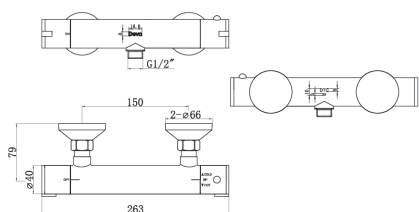

SHOWERS

Shower Valve

Thermostatic Bar Valve with Fast Fix

Product Code: BV02CP

Finish: Chrome

DevaTM by METHVEN

Features

- Construction:** Brass
- Shower Valve:** Thermostatic
- Supply:** Suitable For All Plumbing Systems
- Working Pressures:** 0.1 - 5.0 bar
- Inlet connections:** 1/2" BSP
- Operation:** Separate Flow And Temperature Controls

- 38°C Temperature Hot Stop With Override Facility
- Fast Fix Valve Connections For Quick And Easy Installation
- 150mm Valve Centres

*Please refer to website for full warranty details.

Flow (Bar - l/min, open outlet)

Outlet

Flow 0.1	Flow 0.3	Flow 0.5	Flow 1.0	Flow 2.0	Flow 3.0	Flow 4.0	Flow 5.0
3.9	6.5	8.8	12.7	18.6	22.9	26.5	27.7

2301709

2010111

NSF2581/0722

www.deva-uk.com · 0800 195 1602 · sales@uk.methven.com