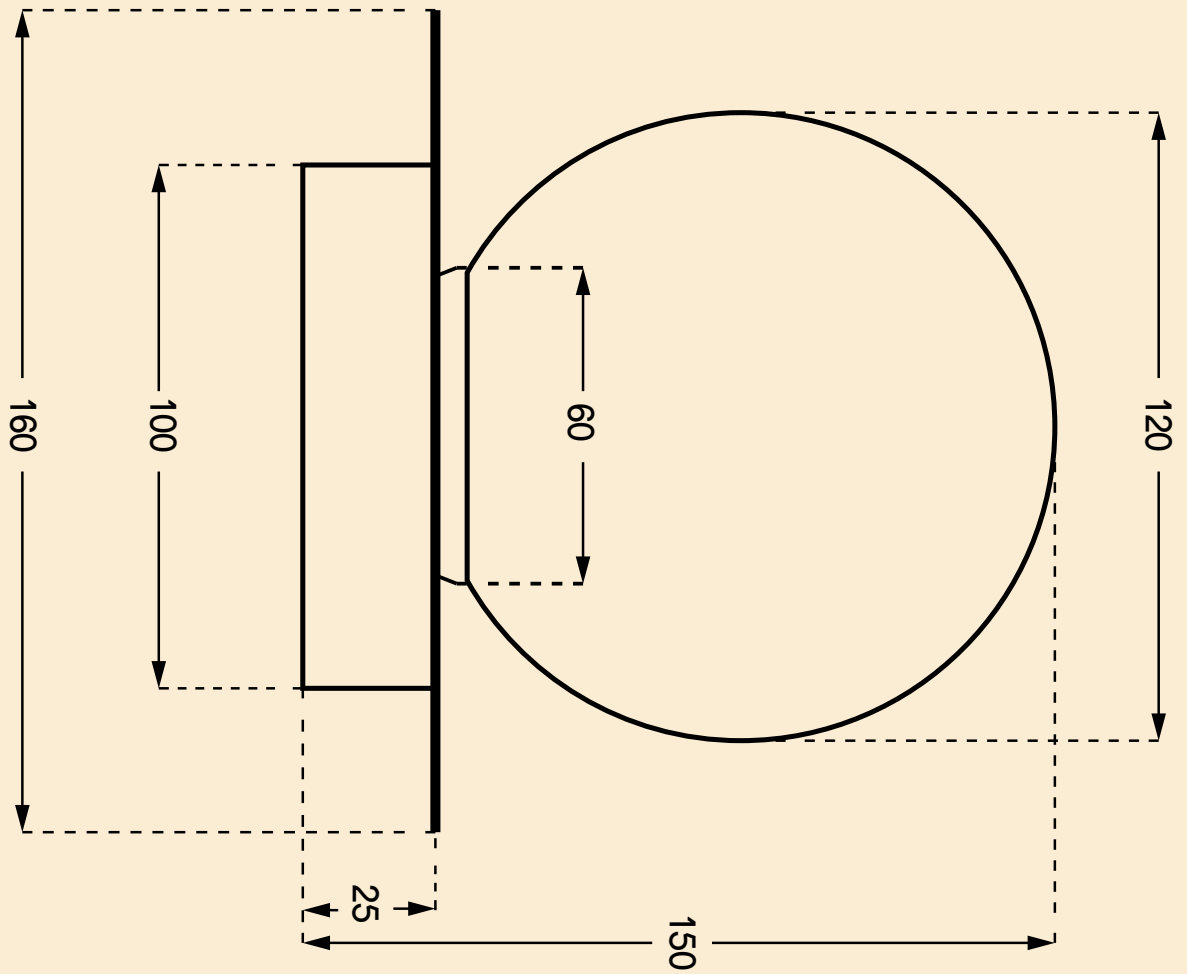

Circle Lamp 160

Light source 1 x G9 LED
(not included)

Dimensions

Circle Lamp 160

TONITON
×
MONO