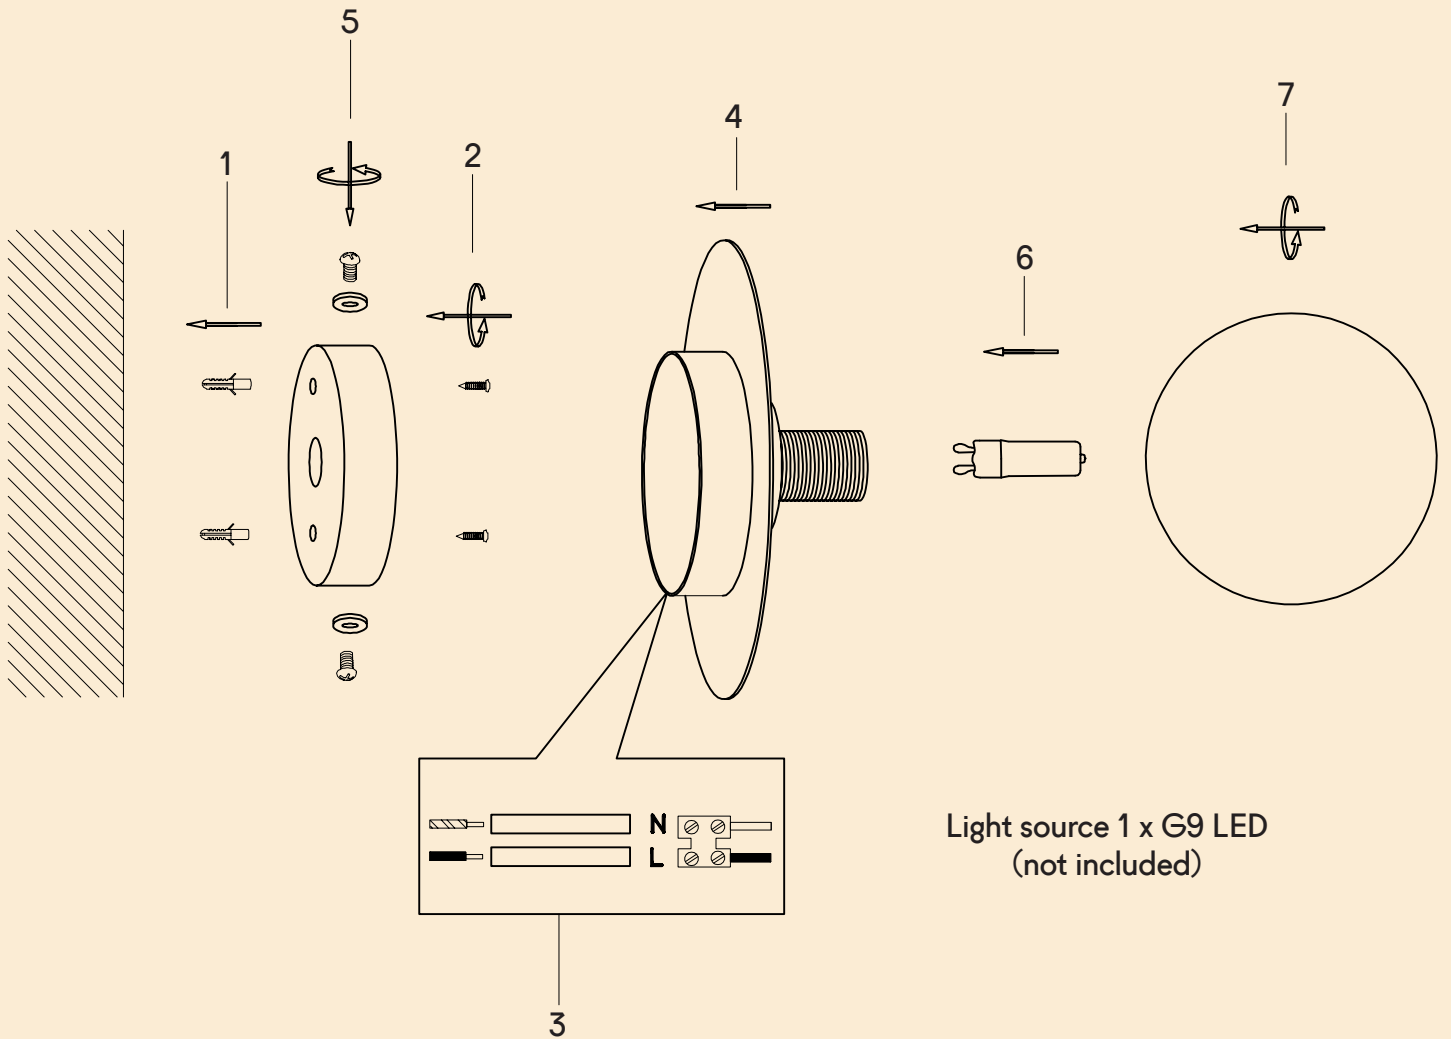

Circle Lamp 160

Light source 1 x G9 LED
(not included)

Dimensions

Circle Lamp 160

TONITON
×
MONO