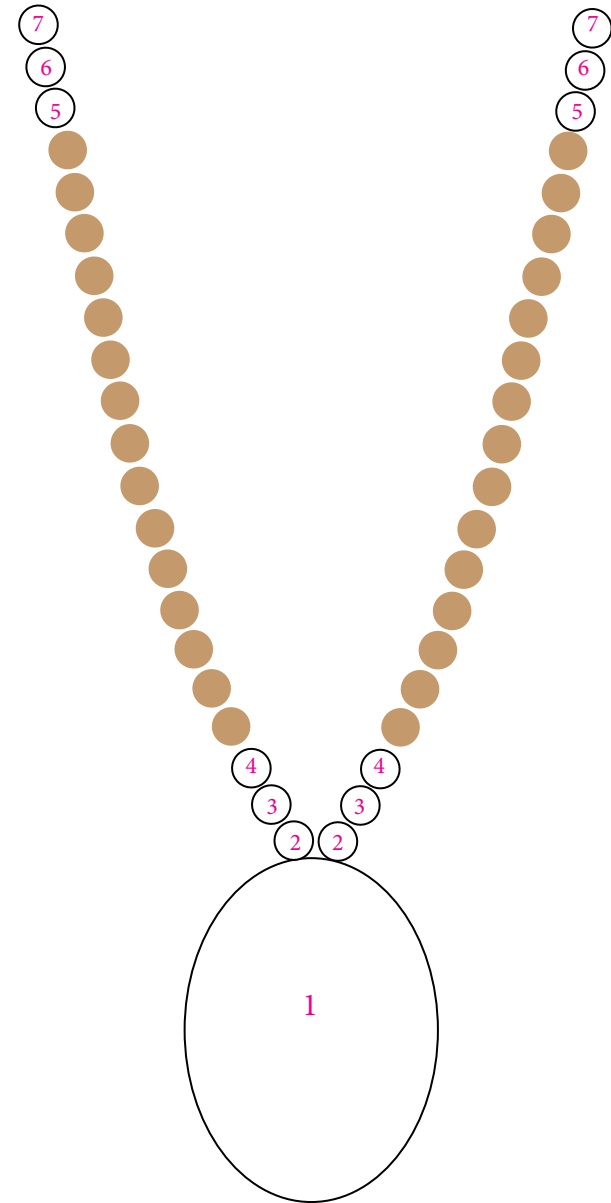

Custom Mala Order Form

Guru:
1. _____

Accent Beads
2: _____
3: _____
4: _____
5: _____
6: _____
7: _____

Base Beads:

Rudraksha
Protect + Healing
6 mm

Rosewood
Protect + Shield
6 mm

Gold Seed Beads

Silver Seed Beads

New!

Yellow Jade

30 x 40mm Smooth
Teardrop Gemstone

Blue Agate

30x40mm Silver Dipped
Druzy Crystal Agate

Smokey Quartz

20-35mm Tumbled
Gemstone Nugget

Yellow Jade