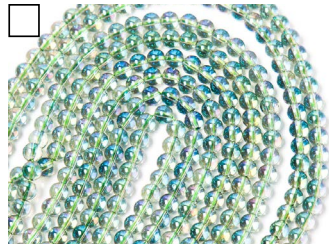

Clear Quartz Nugget
Master Healer + Amplifier
Nugget
25x35 mm

Dalmation Jasper
Determination + Strength
Smooth Oval
30x40 mm

Pink Jade
Attraction + Prosperity
Faceted Pear
30x40 mm

Lapis
Connection + Communication
Faceted Pear
30x40 mm

Rose Quartz
Give & Receive Love
Wavy Rectangle
25x30 mm

Amazonite
Alleviating Fear + Confidence
Wavy Rectangle
25x30 mm

Howlite
Calm + Spiritual Wisdom
Faceted Pear
30x40 mm

Turquoise
Intuition + Friendship
Coin
30 mm

Rose Quartz
Give & Receive Love
Faceted
6 mm

Rock Crystal
Cleansing + Energizing
Smooth
6 mm

Smokey Quartz
Protection + Learning
Faceted
6 mm

Sodalite
Harmony + Trust
Smooth
6 mm

Amethyst
Spirituality + Creativity
Smooth
30x40 mm

White Jade
Focus + Peace
Smooth
6 mm

Turquoise Dyed Howlite
Communication + Wisdom
Smooth
6 mm

Peach Pearl
Love + Zen
Natural
6 mm

Opalite
Wisdom + Insight
Faceted
6 mm

Hematite
Grounding + Memory
Faceted
6 mm