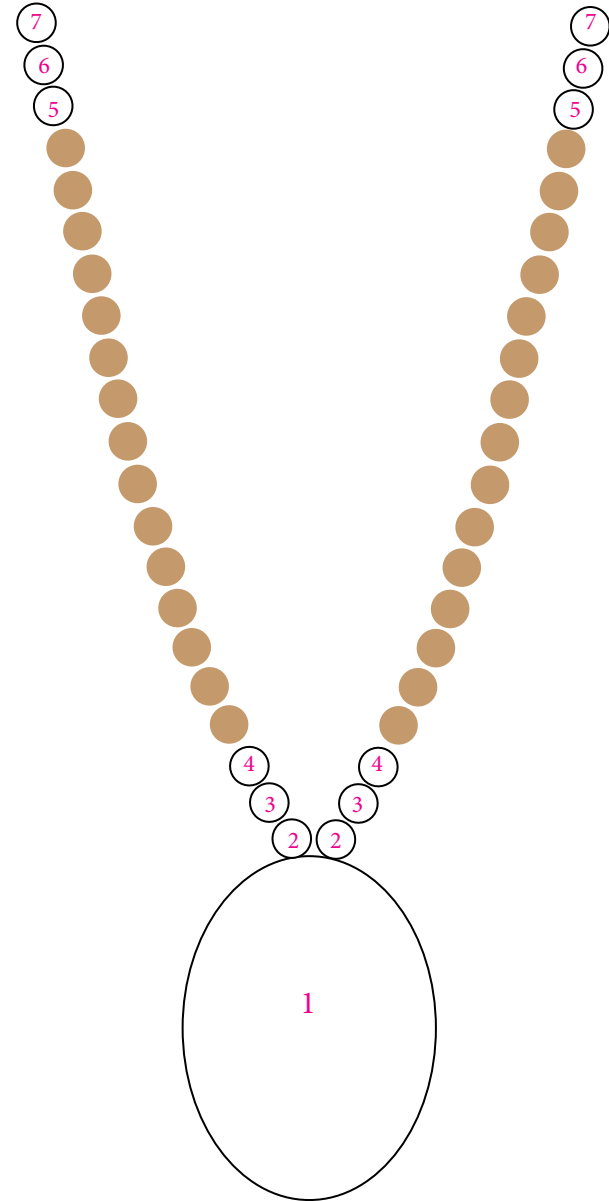

6: _____

7: _____

Base Beads:

Sandalwood
Positive Energy
6 mm

Gold Seed Beads

Silver Seed Beads

New!

Yellow Jade

30 x 40mm Smooth
Teardrop Gemstone

Blue Agate

30x40mm Silver Dipped
Druzy Crystal Agate

Smokey Quartz

20-35mm Tumbled
Gemstone Nugget

Yellow Jade

6mm Smooth Yellow Jade Beads

Genuine Sapphire