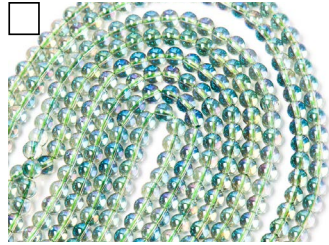

Clear Quartz Nugget
Master Healer + Amplifier
Nugget
25x35 mm

Dalmation Jasper
Determination + Strength
Smooth Oval
30x40 mm

Pink Jade
Attraction + Prosperity
Faceted Pear
30x40 mm

Lapis
Connection + Communication
Faceted Pear
30x40 mm

Rose Quartz
Give & Receive Love
Wavy Rectangle
25x30 mm

Amazonite
Alleviating Fear + Confidence
Wavy Rectangle
25x30 mm

Howlite
Calm + Spiritual Wisdom
Faceted Pear
30x40 mm

Turquoise
Intuition + Friendship
Coin
30 mm

Rose Quartz
Give & Receive Love
Faceted
6 mm

Rock Crystal
Cleansing + Energizing
Smooth
6 mm

Smokey Quartz
Protection + Learning
Faceted
6 mm

Sodalite
Harmony + Trust
Smooth
6 mm

Amethyst
Spirituality + Creativity
Smooth
30x40 mm

6mm Smooth Sapphire Beads

Genuine Alexandrite

6mm Faceted Alexandrite Rondelles