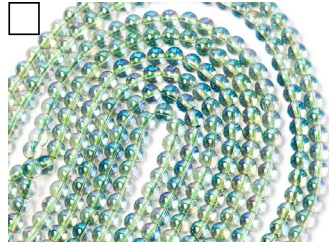

Clear Quartz Nugget
Master Healer + Amplifier
Nugget
25x35 mm

Dalmation Jasper
Determination + Strength
Smooth Oval
30x40 mm

Pink Jade
Attraction + Prosperity
Faceted Pear
30x40 mm

Lapis
Connection + Communication
Faceted Pear
30x40 mm

Rose Quartz
Give & Receive Love
Wavy Rectangle
25x30 mm

Amazonite
Alleviating Fear + Confidence
Wavy Rectangle
25x30 mm

Howlite
Calm + Spiritual Wisdom
Faceted Pear
30x40 mm

Turquoise
Intuition + Friendship
Coin
30 mm

Rose Quartz
Give & Receive Love
Faceted
6 mm

Rock Crystal
Cleansing + Energizing
Smooth
6 mm

Smokey Quartz
Protection + Learning
Faceted
6 mm

Sodalite
Harmony + Trust
Smooth
6 mm

Amethyst
Spirituality + Creativity
Smooth
30x40 mm

White Jade
Focus + Peace
Smooth
6 mm

Turquoise Dyed Howlite
Communication + Wisdom
Smooth
6 mm

Peach Pearl
Love + Zen
Natural
6 mm

Opalite
Wisdom + Insight
Faceted
6 mm

Hematite
Grounding + Memory
Faceted
6 mm