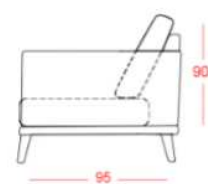

Dimensions: 290 L X 190 D

Charcoal #58

SKU: CSF3TARCHDC

*At time of publication

Christmas 2020 Specials

In Stock* with **Free Delivery** Perth Metro Only

Vicky

Retail Price ~~\$2,499~~ Our Price **\$1,799**

Three seat Sofa with Sprung Sofa Bed and right hand facing Chaise with storage in Miss Fabric Licorice

Dimensions: 272 L X 159 D X 90 H

Licorice #31

SKU: CSF3VICLRDC

*At time of publication

Wunngum Pty Ltd t/a Chaise Sofas
 ABN 71 164 586 047
 Registered office:
 123A Royal Street East Perth WA 6004