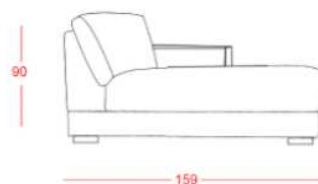

Dimensions: 290 L X 190 D

Charcoal #58

SKU: CSF3TARCHDC

*At time of publication

Christmas 2020 Specials

In Stock* with **Free Delivery** Perth Metro Only

Vicky

Retail Price ~~\$2,499~~ Our Price **\$1,799**

Three seat Sofa with Sprung Sofa Bed and right hand facing Chaise with storage in Miss Fabric Licorice

Dimensions: 272 L X 159 D X 90 H

Licorice #31

SKU: CSF3VICLRDC

*At time of publication

Wunngum Pty Ltd t/a Chaise Sofas
 ABN 71 164 586 047
 Registered office:
 123A Royal Street East Perth WA 6004