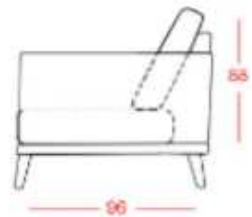

Christmas 2020 Specials

In Stock* with **Free Delivery** Perth Metro Only

Annie

Retail Price ~~\$2,499~~ Our Price **\$1,799**

Modern Melbourne fabric three and two seat sofa suite in Charcoal

Dimensions: 216/176 L X 96 W X 88 H

Charcoal #14

SKU: CSF3ANNCHDC

*At time of publication

Christmas 2020 Specials

In Stock* with **Free Delivery** Perth Metro Only

Gatwick

Retail Price ~~\$1,599~~ Our Price \$1,099

Two Seat Recliner Sofa in Licorice Miss Fabric

Dimensions: 146 L X 94 W X 107 H

Licorice #31

SKU: CSF3GATLRDC

*At time of publication

Christmas 2020 Specials

In Stock* with **Free Delivery** Perth Metro Only

Sheldon

Retail Price ~~\$3,299~~ Our Price **\$2,399**