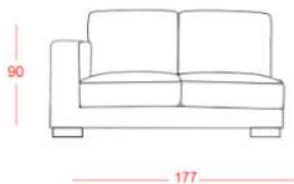

Dimensions: 290 L X 190 D

Charcoal #58

SKU: CSF3TARCHDC

*At time of publication

Christmas 2020 Specials

In Stock* with **Free Delivery** Perth Metro Only

Vicky

Retail Price ~~\$2,499~~ Our Price **\$1,799**

Three seat Sofa with Sprung Sofa Bed and right hand facing Chaise with storage in Miss Fabric Licorice

Dimensions: 272 L X 159 D X 90 H

Licorice #31

SKU: CSF3VICLRDC

*At time of publication

Wunngum Pty Ltd t/a Chaise Sofas
 ABN 71 164 586 047
 Registered office:
 123A Royal Street East Perth WA 6004