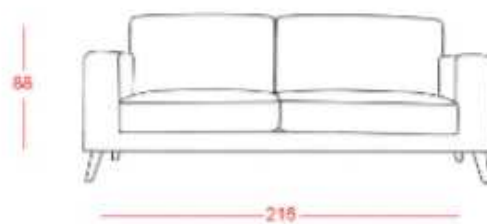

Christmas 2020 Specials

In Stock* with **Free Delivery** Perth Metro Only

Annie

Retail Price ~~\$2,499~~ Our Price **\$1,799**

Modern Melbourne fabric three and two seat sofa suite in Charcoal

Dimensions: 216/176 L X 96 W X 88 H

Charcoal #14

SKU: CSF3ANNCHDC

*At time of publication

Christmas 2020 Specials

In Stock* with **Free Delivery** Perth Metro Only

Gatwick

Retail Price ~~\$1,599~~ Our Price \$1,099

Two Seat Recliner Sofa in Licorice Miss Fabric

Dimensions: 146 L X 94 W X 107 H

Licorice #31

SKU: CSF3GATLRDC

*At time of publication

Christmas 2020 Specials

In Stock* with **Free Delivery** Perth Metro Only

Sheldon

Retail Price ~~\$3,299~~ Our Price **\$2,399**