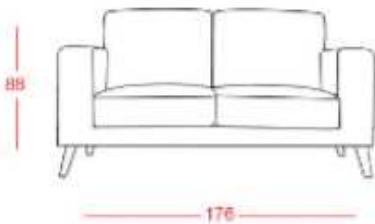

Christmas 2020 Specials

In Stock* with **Free Delivery** Perth Metro Only

Annie

Retail Price ~~\$2,499~~ Our Price **\$1,799**

Modern Melbourne fabric three and two seat sofa suite in Charcoal

Dimensions: 216/176 L X 96 W X 88 H

Charcoal #14

SKU: CSF3ANNCHDC

*At time of publication

Christmas 2020 Specials

In Stock* with **Free Delivery** Perth Metro Only

Gatwick

Retail Price ~~\$1,599~~ Our Price \$1,099

Two Seat Recliner Sofa in Licorice Miss Fabric

Dimensions: 146 L X 94 W X 107 H

Licorice #31

SKU: CSF3GATLRDC

*At time of publication

Christmas 2020 Specials

In Stock* with **Free Delivery** Perth Metro Only

Sheldon

Retail Price ~~\$3,299~~ Our Price **\$2,399**