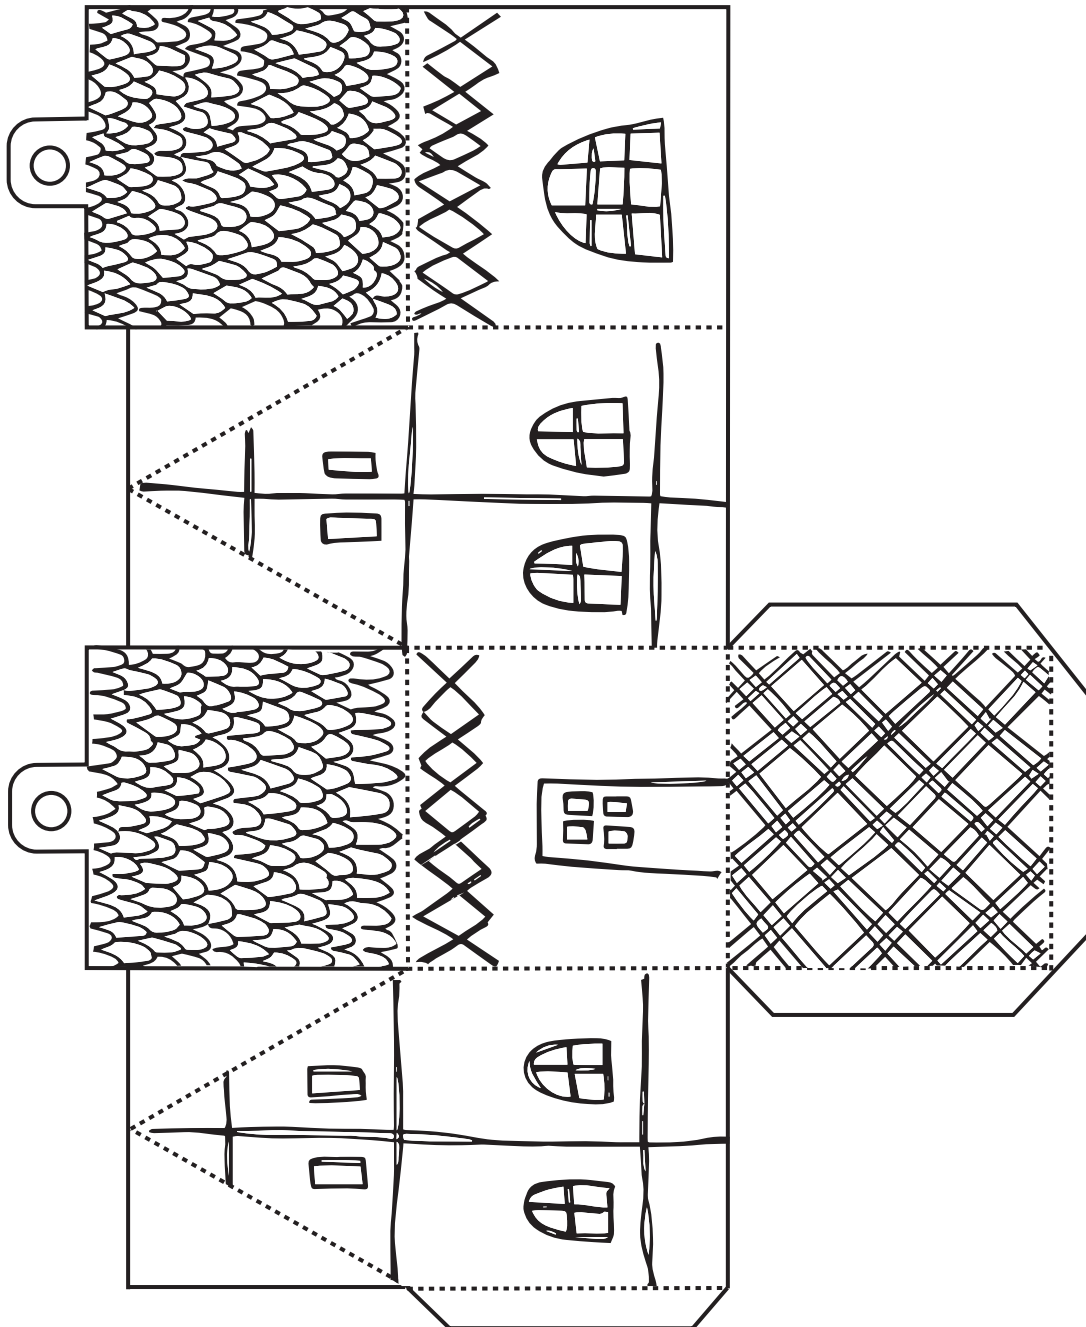

## CUT & FOLD PAPER HOUSES

### Instructions:

1. Color and decorate to your heart's content.
2. Cut along solid lines.
3. Fold along dashed lines.
4. Tape or glue tabs to build.
5. Add a bit of yarn or string to turn your tiny house into an ornament!

## Instructions:

1. Color and decorate to your heart's content.
2. Cut along solid lines.
3. Fold along dashed lines.
4. Tape or glue tabs to build.
5. Add a bit of yarn or string to turn your tiny house into an ornament!