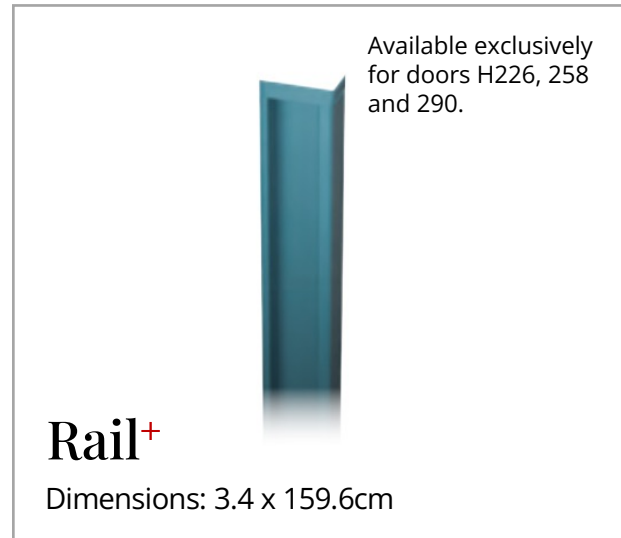

⁺Additional costs for marked designs.

Finishes

- | | | | |
|---|----------------------|---|-----------------|
|  | C50 Bianco |  | C23 Cielo |
|  | C26 Champagne |  | C27 Blu Navy |
|  | C25 Nocciola |  | C24 Pavone |
|  | C21 Tabacco |  | C31 Bosco |
|  | C61 Corda |  | C22 Flora |
|  | C62 Tortora |  | C55 Verde Cedro |
|  | C65 Grafite | | |
|  | C78 Grigio Alluminio | | |
|  | C81 Cipria | | |
|  | C69 Lilla | | |
|  | C86 Ciclamino | | |
|  | C28 Lampone | | |
|  | C63 Mora | | |
|  | C33 Peonia | | |
|  | C68 Senape | | |
|  | C11 Giallo Sole | | |
|  | C32 Carota | | |
|  | C93 Ciliegia | | |