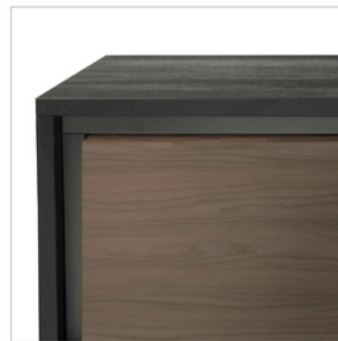

carbon black + walnut