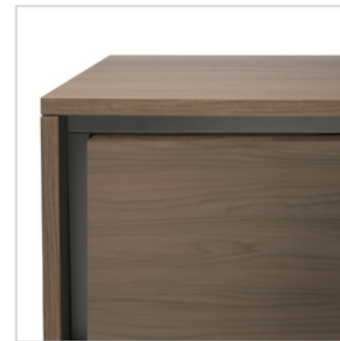

walnut + walnut