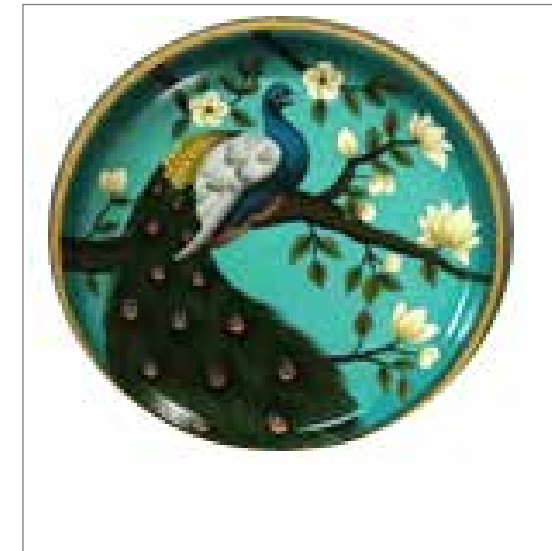

NAME: Parrot Wooden
 Decorative Plate
 PRICE: 2240
 Material: Wood
 Finish: Hand Painted
 CODE: TRVP0032
 SIZE: 20 cm
 MOQ: 10

Wall Art

NAME: Irvat Wooden Decorative Plate
PRICE: 2400
Material: Wood
Finish: Hand Painted
CODE: TRVP0014
SIZE: 20 cm
MOQ: 10

NAME: Awe Wooden Decorative Plate
PRICE: 2240
Material: Wood
Finish: Hand Painted
CODE: TRVP0001
SIZE: 20 cm
MOQ: 10

NAME: Cow with Lotus Wooden Decorative Plate
PRICE: 2300
Material: Wood
Finish: Hand Painted
CODE: TRVP0005
SIZE: 20 cm
MOQ: 10

NAME: Navy Cow Wooden Decorative Plate
PRICE: 2240
Material: Wood
Finish: Hand Painted
CODE: TRVP0010
SIZE: 20 cm
MOQ: 10

NAME: Lotus Wooden Decorative Plate
PRICE: 2240
Material: Wood
Finish: Hand Painted
CODE: TRVP0021
SIZE: 20 cm
MOQ: 10