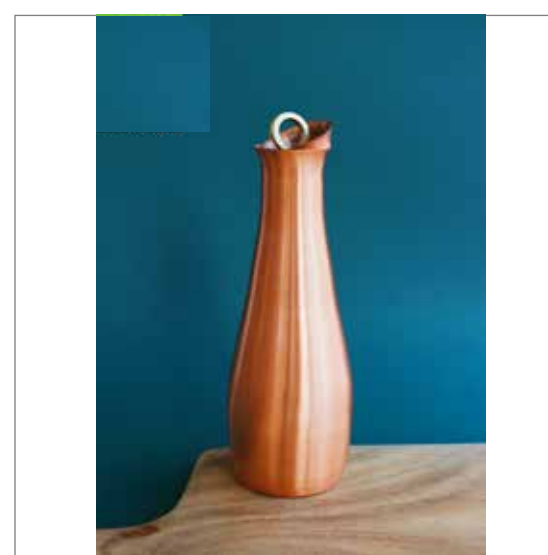

NAME: Sunflower Coaster
 PRICE: 500
 Material: Hardboard
 CODE: TWAC0027
 MOQ: 50

Sereware

NAME: Copper Water Carafe
 PRICE: 2200
 Material: COpper
 CODE: TILC0005
 MOQ: 20

NAME Copper Jug
 PRICE: 2200
 Material: Copper
 CODE:TILC0048
 MOQ: 20