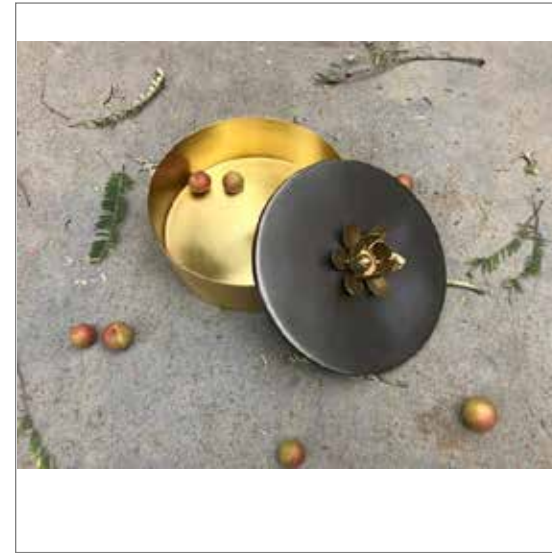

NAME: URU Brass lotus box
PRICE: 1820
Material: Brass
Finish: Dull Gold
CODE: URUC0091
SIZE: 16,5 cm
MOQ: 30