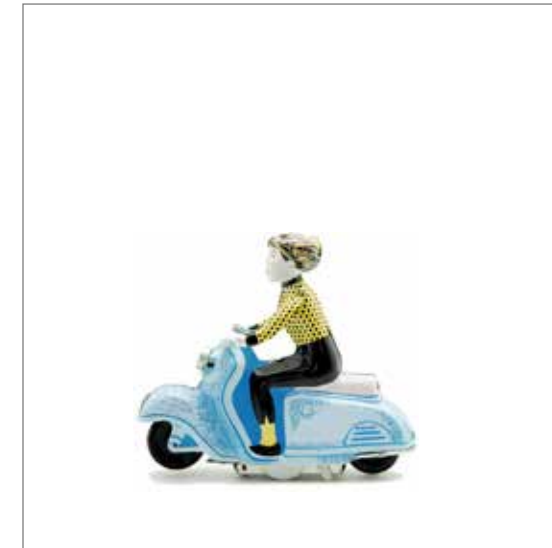

NAME: Blue Scooter Girl
PRICE: 1976
Material: Tin
CODE: WBIP0019
MOQ: 30