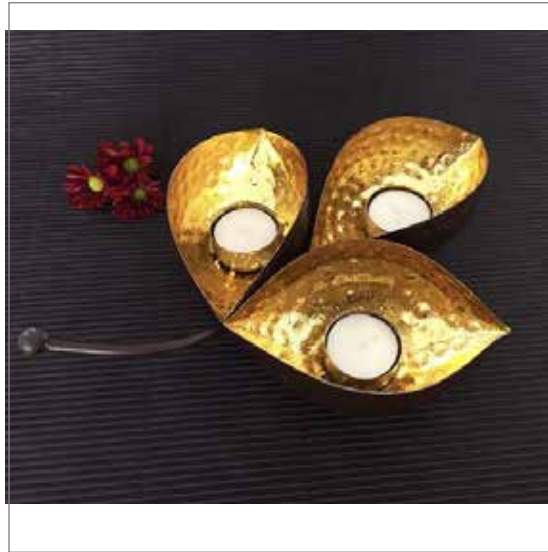

T- Light Holder

NAME: URU Petal Candle Holder 3
PRICE:: 790
Material: Iron
Finish: Distressed Foiling
CODE: URUC0042
SIZE: 30 cm
MOQ: 30