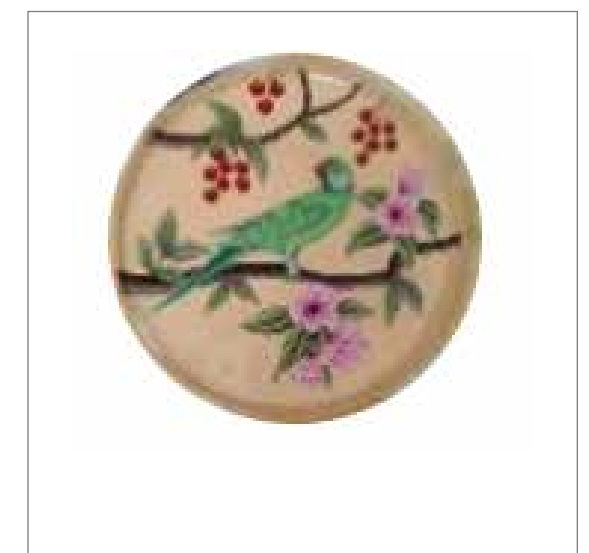

NAME: Parrot Wooden
Decorative Plate
PRICE: 2240
Material: Wood
Finish: Hand Painted
CODE: TRVP0032
SIZE: 20 cm
MOQ: 10