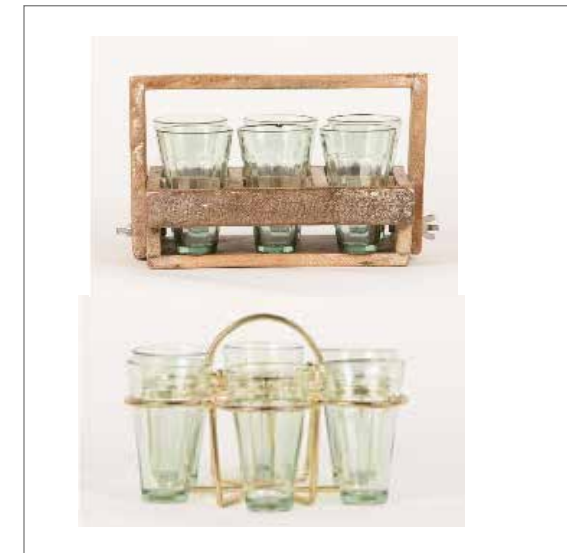

NAME: Elixir Glasses & Crate/Krystal Glass (set of 6)
PRICE: 1120/1033
Material: Glass, wood & Iron
Finish: Brass Polish on iron
CODE: DAEP0378/76
MOQ: 30