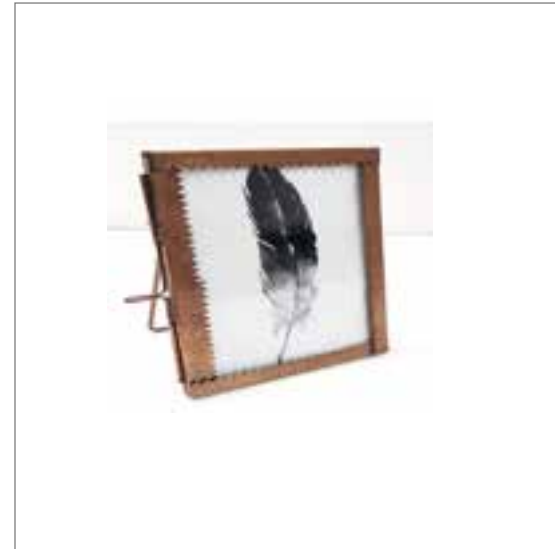

NAME: Copper Antique Photo Frame
PRICE: 602
Material: Iron and Glass
Finish: Antique Copper
CODE: COXP0032
SIZE: 10x15 cm
MOQ: 50