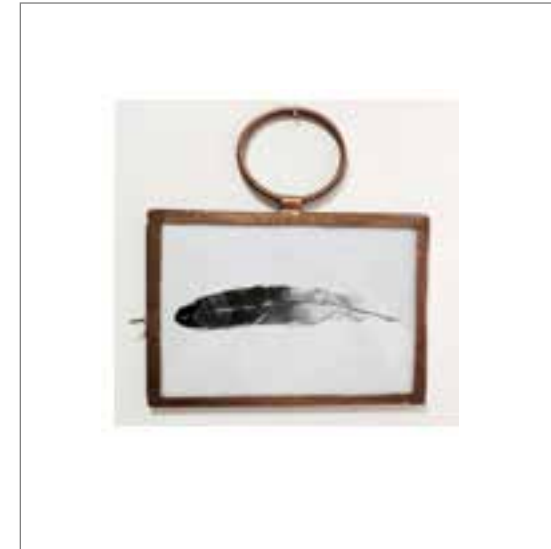

Photo frames

NAME: Juliet Antique Copper Photo Frame
PRICE: 773
Material: Iron and Glass
Finish: Antique Copper
CODE: COXP0007
SIZE: 10x15 cm
MOQ: 50

NAME: Juliet Antique Copper Photo Frame
PRICE: 874
Material: Iron and Glass
Finish: Antique Copper
CODE: COXP0007
SIZE: 15x15 cm
MOQ: 50

NAME: Antique Brass Photo Frame
PRICE: 974
Material: Iron and Glass
Finish: Antique Brass
CODE: COXP0029
SIZE: 20x25 cm
MOQ: 50

NAME: Copper Antique Photo Frame
PRICE: 885
Material: Iron and Glass
Finish: Antique Copper
CODE: COXP0030
SIZE: 20x20 cm
MOQ: 50

NAME: Antique Brass Photo Frame
PRICE: 673
Material: Iron and Glass
Finish: Antique Brass
CODE: COXP0031
SIZE: 13x18 cm
MOQ: 50

NAME: Copper Antique Photo Frame
PRICE: 602
Material: Iron and Glass
Finish: Antique Copper
CODE: COXP0032
SIZE: 10x15 cm
MOQ: 50