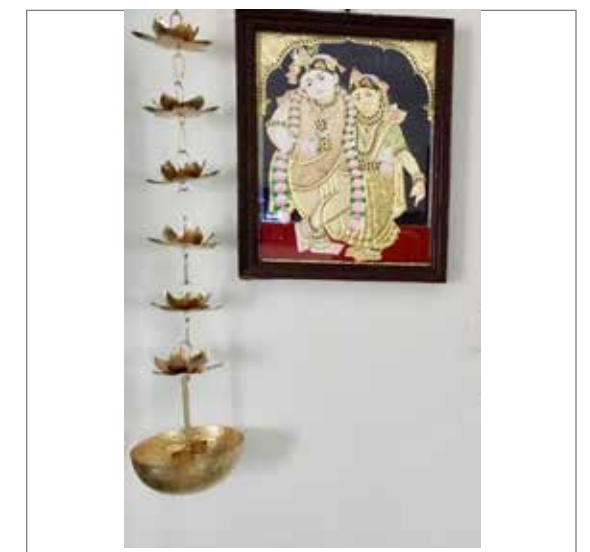

NAME: URU Hng Nirvana T-Light Holder
PRICE: 2500
Material: Iron
Finish: Dull Gold
CODE: URUC0071
SIZE: 94 cm
MOQ: 30