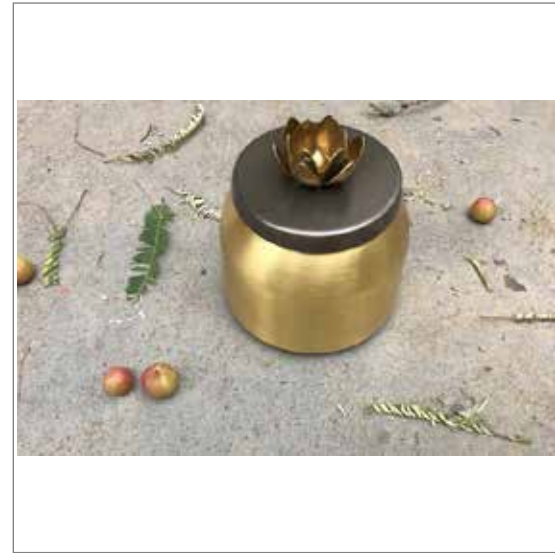

NAME: URU Brass lotus jar
PRICE: 1600
Material: Brass
Finish: Dull Gold
CODE: URUC0090
SIZE: 12.5 cm
MOQ: 30