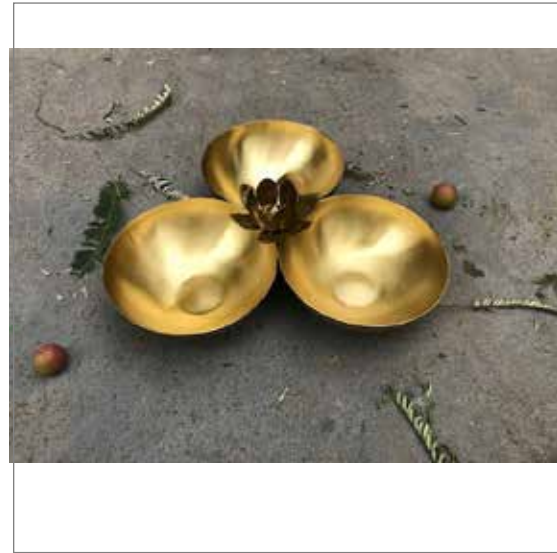

NAME: Aurous Pod Matt Brass
PRICE: 1388
Material: Brass
Finish: Brass finish
CODE: ADPP0045
SIZE: 14 cm
MOQ: 50

NAME: The Condiment Vault (Set of 6 ceramic jars)
PRICE: 1033
Material: Iron and Ceramic
Finish: Brass Polish on iron
CODE: DAEP0373
MOQ: 30

NAME: Pickle Duet
PRICE: 959
Material: iron and Ceramic
Finish: Brass Polish on iron
CODE: DAEP0372
MOQ: 30

Serveware

NAME: URU Brass Lotus Platter
 PRICE: 1400
 Material: Brass
 Finish: Dull Gold
 CODE: URUC0092
 SIZE: 20cm
 MOQ: 30