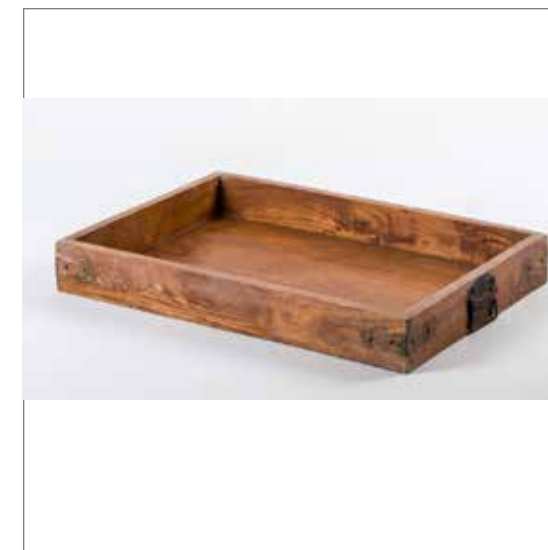

NAME: Liam Wooden Tray
PRICE: 3304
Material: Teak Wood
Fiish: Distressed
CODE: NAKP0055
MOQ: 50

NAME: Sagaun Wooden Tray (small)
PRICE: 1239
Material: Teak Wood
Fiish: Distressed
CODE: DAEP024
MOQ: 50

NAME: Sagaun Wooden Tray (medium)
PRICE: 1593
Material: Teak Wood
Fiish: Distressed
CODE: DAEP0342:
MOQ: 50