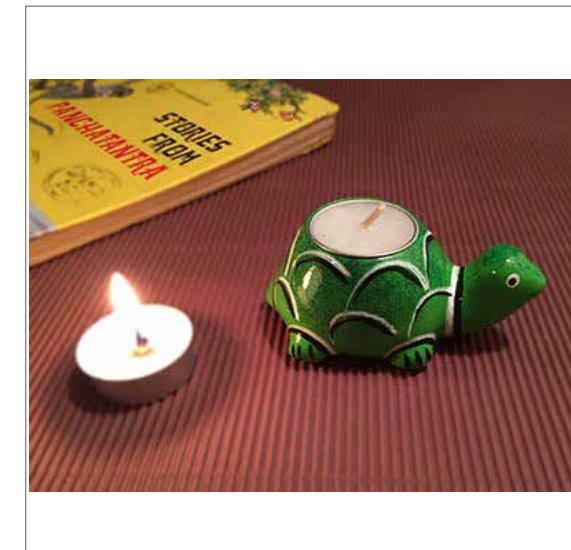

NAME: Panchatantra Tortoise Candle
PRICE: 260
Material: Papermache
SIZE: 10 cm
MOQ: 25