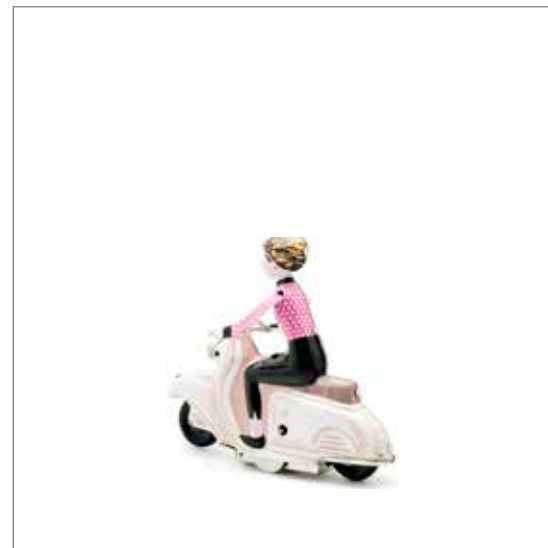

NAME: Pink Scooter Girl
PRICE: 1976
Material: Tin
CODE: WBIP0021
MOQ: 30