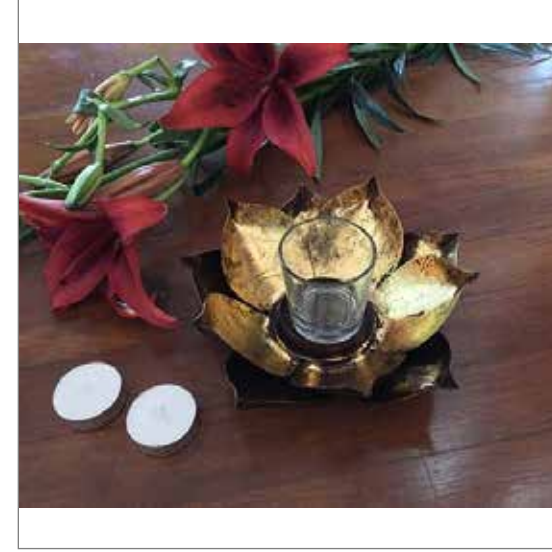

NAME: URU Lotus Candle Holder
PRICE:: 350
Material: Iron
Finish: Distressed Foiling
CODE: URUC0045
SIZE: 14 cm
MOQ: 30