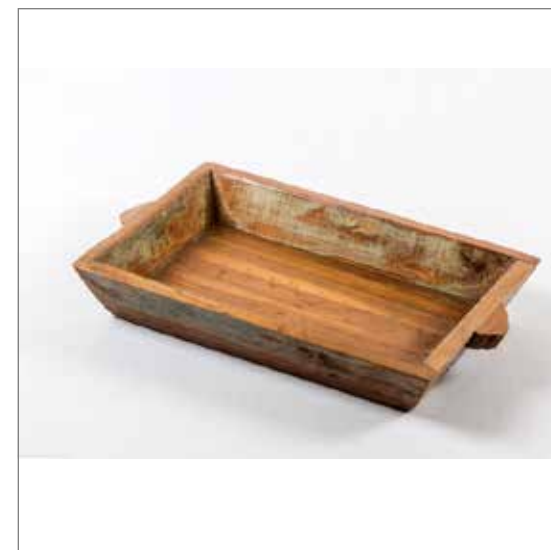

NAME: Sagaun Wooden Tray (medium)
PRICE: 1593
Material: Teak Wood
Fiish: Distressed
CODE: DAEP0342:
MOQ: 50