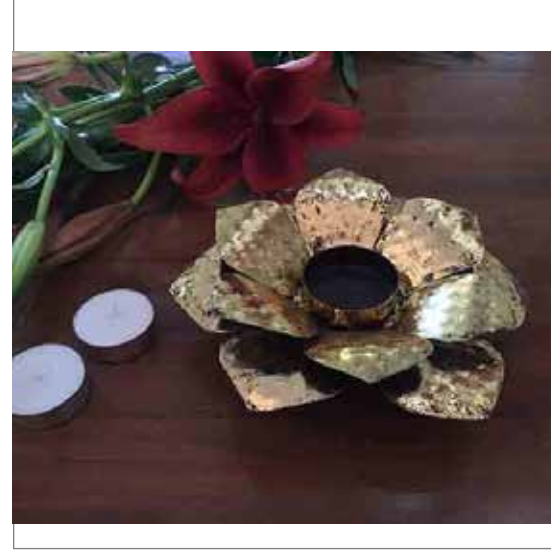

NAME: URU T-Lite Holder Flower Small
PRICE:: 360
Material: Iron
Finish: Distressed Foiling
CODE: URUC0018
SIZE: 17 cm
MOQ: 30