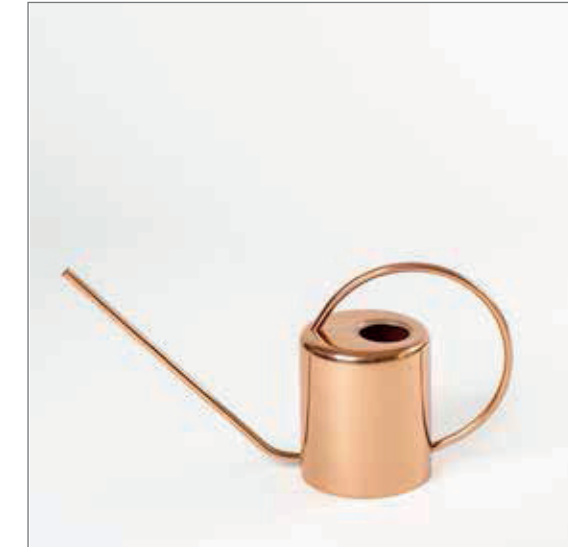

NAME : Magnolia Watering Can
CODE : OLBP0009
MRP : Rs.1848
SIZE in cm(LxWxH) : 42x13x23
Material : Stainless steel
Colour : Copper