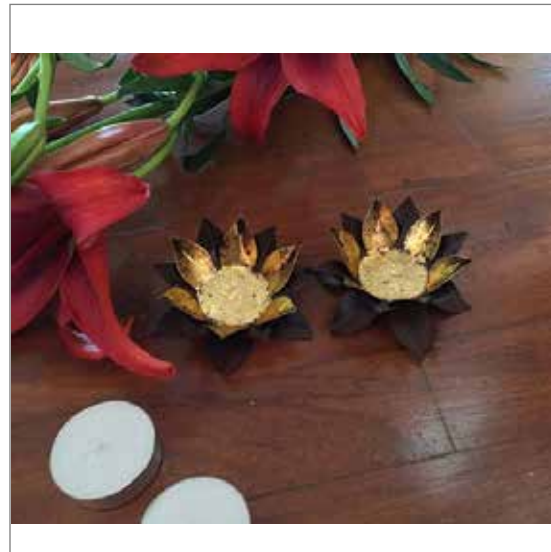

NAME: URU Lotus Candle Holder Mini
PRICE:: 300
Material: Iron
Finish: Distressed Foiling
CODE: URUC0047
SIZE: 8cm
MOQ: 30