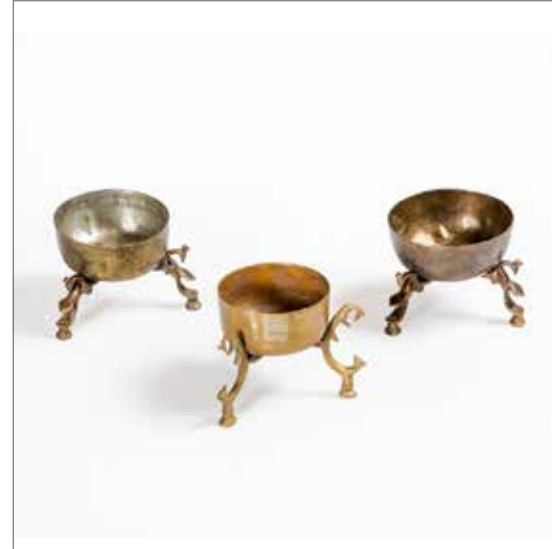

NAME: Squarel Mirror Frame
PRICE: 1092
Material: Teak Wood
CODE: : DAEP0402
SIZE: 17x2x 20 cm
MOQ: 50

Collectibles

All objects tell a story. Unique collectibles make great gifts and conversation pieces.

Collectables

NAME: Brass Glass with Legs
 PRICE: 1487
 Material: Brass
 Finish: Antique Brass
 CODE: :DAEP0231
 SIZE: 10x10x17 cm
 MOQ: 50

NAME: Brass Bowl with Legs
 PRICE: 708
 Material: Brass
 Finish: Antique Brass
 CODE: :DAEP0230
 SIZE: 10x10x10 cm
 MOQ: 50