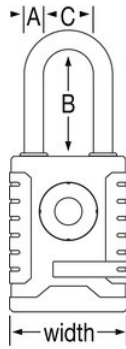

Product Details

The Master Lock No. 4401EURLHENT Bluetooth® Padlock features a 56mm wide metal body for durability. The 9mm diameter shackle offers 51mm vertical clearance and is made of boron alloy, offering maximum resistance to cutting and sawing. The Master Lock Vault Enterprise system is designed to support **Many Locks and Many Users** with unmatched security, simplicity and accountability. Administrators control individual or system-wide lock access with our convenient web interface, while users enjoy simple, secure access to assigned locks or lock boxes.

Product Specifications

Product Number	4401EURLHENT
Body Width	56mm
Shackle Dimensions	A: 9mm B: 51mm C: 23mm
Colour	Black
Description	Commercial Boxed Packaging
Master Carton Qty	6

Master Lock Europe S.A.S.