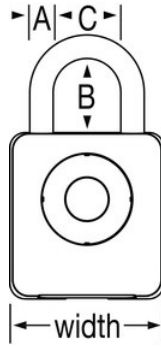

Model No. 4400EURD

47mm wide Master Lock Smart padlock;
Bluetooth; indoor use

Best Used For:

Cabinets

Indoor Storage
Lockers

School, Employee, &
Athletic Lockers

Security Level:

Medium to high
security:

Product Details

The Master Lock No. 4400EURD Smart Padlock features a 47mm wide metal body for durability. The 7mm diameter shackle offers 22mm vertical clearance and is made of boron alloy, offering maximum resistance to cutting and sawing. The Smartphone/app interface offers speed, ease of use, & greater control with the ability to share access; with keyless convenience. The locking mechanism features anti-shim technology, offering maximum security. The Limited 2 Year Warranty provides peace of mind from a brand you can trust.

Product Specifications

Product Number	4400EURD
Body Width	47mm
Shackle Dimensions	A: 7mm B: 22mm C: 20mm
Colour	Silver/Black
Description	Retail Carded Packaging
Master Carton Qty	4

Master Lock Europe S.A.S.