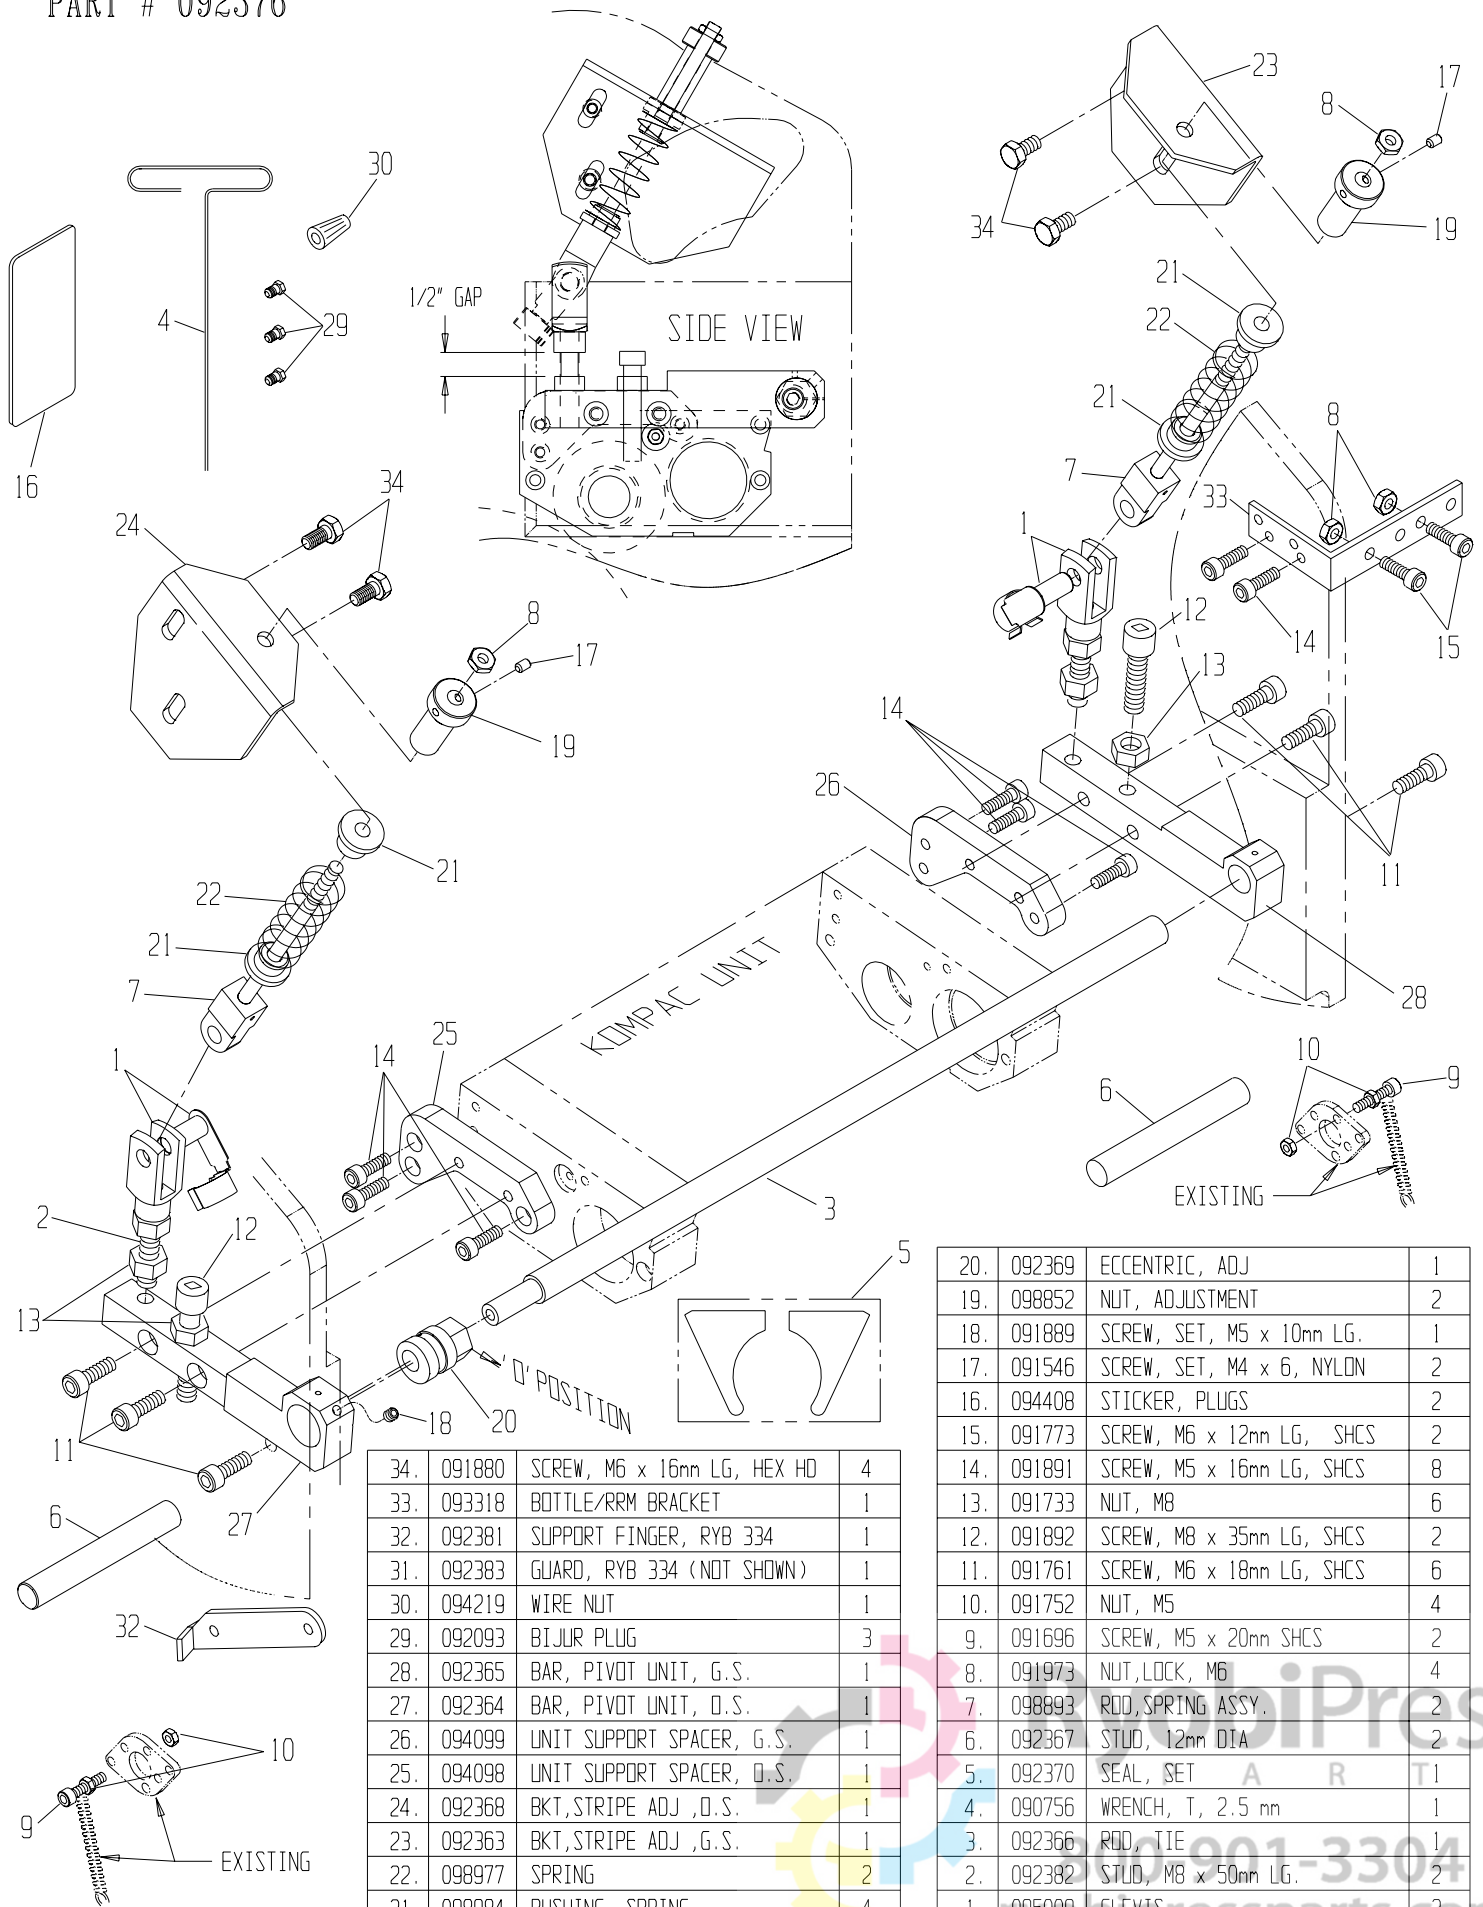

RYB 334 BRACKET KIT;
PART # 092376

PARTS CATALOG # 092877 REV. -

34.	091880	SCREW, M6 x 16mm LG, HEX HD	4
33.	093318	BOTTLE/RRM BRACKET	1
32.	092381	SUPPORT FINGER, RYB 334	1
31.	092383	GUARD, RYB 334 (NOT SHOWN)	1
30.	094219	WIRE NUT	1
29.	092093	BIJUR PLUG	3
28.	092365	BAR, PIVOT UNIT, G.S.	1
27.	092364	BAR, PIVOT UNIT, D.S.	1
26.	094099	UNIT SUPPORT SPACER, G.S.	1
25.	094098	UNIT SUPPORT SPACER, D.S.	1
24.	092368	BKT, STRIPE ADJ, D.S.	1
23.	092363	BKT, STRIPE ADJ, G.S.	1
22.	098977	SPRING	2
21.	098984	BUSHING, SPRING	4
ITEM	PART #	DESCRIPTION	QTY.

20.	092369	ECCENTRIC, ADJ	1
19.	098852	NUT, ADJUSTMENT	2
18.	091889	SCREW, SET, M5 x 10mm LG.	1
17.	091546	SCREW, SET, M4 x 6, NYLON	2
16.	094408	STICKER, PLUGS	2
15.	091773	SCREW, M6 x 12mm LG, SHCS	2
14.	091891	SCREW, M5 x 16mm LG, SHCS	8
13.	091733	NUT, M8	6
12.	091892	SCREW, M8 x 35mm LG, SHCS	2
11.	091761	SCREW, M6 x 18mm LG, SHCS	6
10.	091752	NUT, M5	4
9.	091696	SCREW, M5 x 20mm SHCS	2
8.	091973	NUT, LOCK, M6	4
7.	098893	ROD, SPRING ASSY.	2
6.	092367	STUD, 12mm DIA	2
5.	092370	SEAL, SET	1
4.	090756	WRENCH, T, 2.5 mm	1
3.	092366	ROD, TIE	1
2.	092382	STUD, M8 x 50mm LG.	2
1.	095009	CLEVIS	2
ITEM	PART #	DESCRIPTION	QTY.