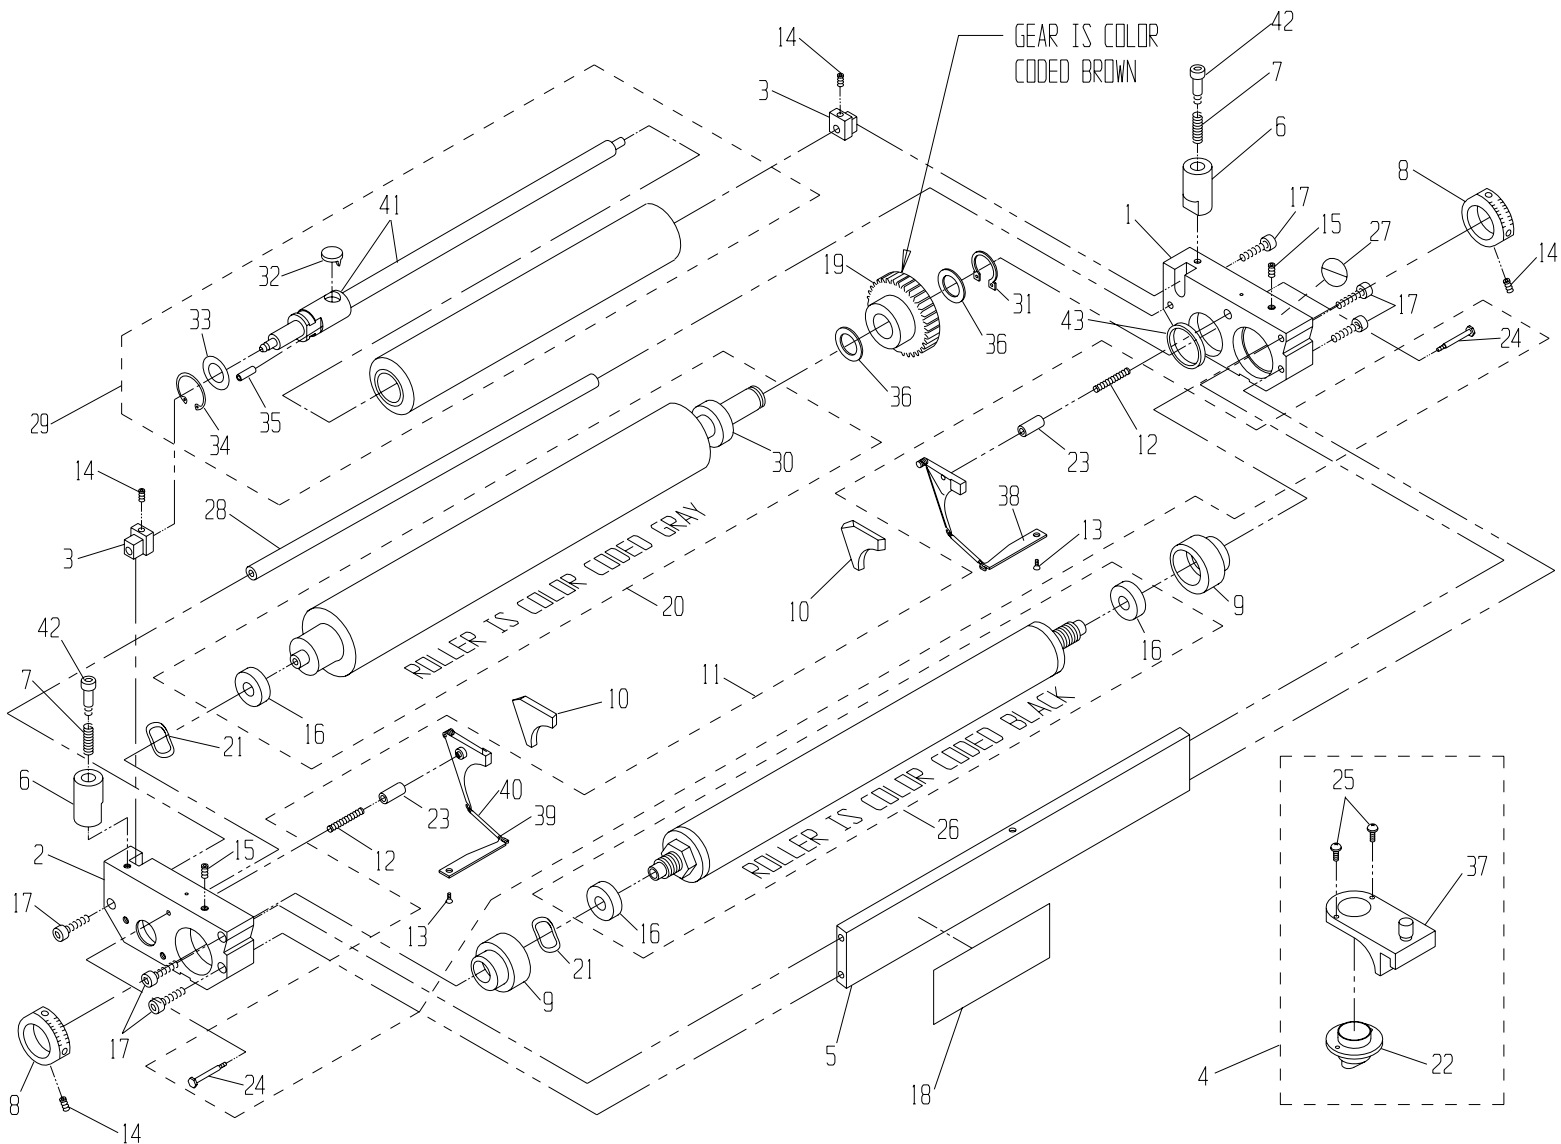

* PART IS INCLUDED IN OUTLINED SUBASSEMBLY.

43	094097	SPACER, FORM ROLLER	1
42	091708	SHOULDER SCREW, 6mm	2
41	091262	SHAFT ASSY, S.S.	*
40	092259	SPRING COVER	*
39	092236	TAB SPRING	*
38	090971	TAB, SHORT	*
37	094997	BRACKET, NOZZLE	*
36	091966	WASHER, FLAT	2
35	091949	SPRING PIN	*
34	091997	OSC. RETAINING CLIP	*
33	091965	OSC. RETAINING WASHER	*
32	091111	OSC. DRIVE SHAFT FOLLOWER	*
31	091662	RETAINING RING	1
30	092586	BEARING	*
29	091319	13-1/4 OSC. ROLL. HARD SHELL	1
ITEM#	PART #	DESCRIPTION	QTY

28	090989	TIE ROD	1
27	092601	SAFETY STICKER	1
26	094240	13-1/4" METERING ROLLER W/B	1
25	091907	#6-32 X 3/8 PHILLIPS HD SCW	*
24	092296	SHOULDER SCREW	*
23	092304	GUIDE PIN	*
22	092604	NOZZLE	*
21	092491	WAVE WASHER	2
20	091900	13-1/4" FORM ROLLER W/B	1
19	092880	GEAR CLUTCH ASSY	1
18	090984	I.D. STICKER (HAMADA)	1
17	091898	M5 x 35mm SOC. HD. SCREW	6
16	092401	BEARING	*
15	091904	M5 x 16mm SET SCREW	2
ITEM#	PART #	DESCRIPTION	QTY

14	091888	M5 x 5mm SET SCREW	4
13	091901	M3 x 6mm SOC HD SCREW	*
12	092238	COMPRESSION SPRING	*
11	090970	BACKING PLATE KIT (HAMADA)	1
10	092370	SEAL SET (L & R)	1
9	092291	ECCENTRIC	2
8	092612	METERING GAUGE	2
7	092007	SPRING, COMPRESSION	2
6	094991	OSCILLATOR POST	2
5	090979	TIE BAR	1
4	098750	BRACKET NOZZLE ASSEMBLY	1
3	090985	ALIGNMENT BLOCK	2
2	090993	L.H. END FRAME	1
1	090994	R.H. END FRAME	1
ITEM#	PART #	DESCRIPTION	QTY