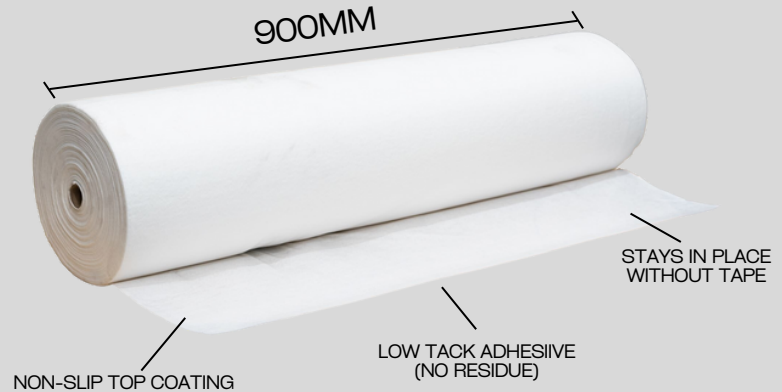

## KEY FEATURES:

- **NON-SLIP & SECURE**
- **EASY INSTALLTATION**
- **RESIDUE FREE**
- **STAYS IN PLACE**
- **WATER RESISTANT**
- **EASY TO CLEAN**

**“THE ULTIMATE  
DROP SHEET  
ALTERNATIVE”**

## PRODUCT SPEC:

**ROLL SIZE:** 25M (LONG) X 900MM (WIDE)

**THICKNESS:** APPORX 2MM

**COLOUR:** WHITE

**CONSTRUCTION:** NON WOVEN FLEECE,  
WITH PE FOIL & ANTI SLIP COATING

**MATERIAL:** 100% POLYESTER

**RRP: \$125 INC GST**