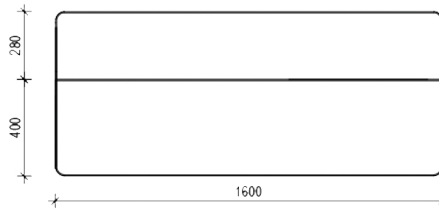

Single Seater
Side View

Single Seater
Front View

Single Seater
Top View

Corner Seater
Side View

Corner Seater
Front View

Corner Seater
Top View

Ottoman
Side View

Ottoman
Front View

Ottoman
Top View

*NOT TO SCALE
ALL DIMENSIONS IN MILLIMETERS

MAE MODULAR SOFA

Property of and copyright to En Gold Studio Pty Ltd

Three Seater
Side View

Three Seater
Front View

Three Seater
Top View

Two Seater
Side View

Two Seater
Front View

Two Seater
Top View