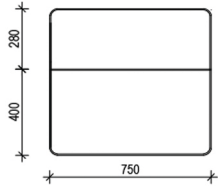

Single Seater
Side View

Single Seater
Front View

Single Seater
Top View

Corner Seater
Side View

Corner Seater
Front View

Corner Seater
Top View

Ottoman
Side View

Ottoman
Front View

Ottoman
Top View

*NOT TO SCALE
ALL DIMENSIONS IN MILLIMETERS

MAE MODULAR SOFA

Property of and copyright to En Gold Studio Pty Ltd

Three Seater
Side View

Three Seater
Front View

Three Seater
Top View

Two Seater
Side View

Two Seater
Front View

Two Seater
Top View