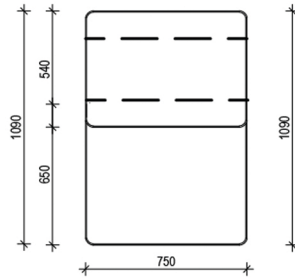

Single Seater
Side View

Single Seater
Front View

Single Seater
Top View

Corner Seater
Side View

Corner Seater
Front View

Corner Seater
Top View

Ottoman
Side View

Ottoman
Front View

Ottoman
Top View

*NOT TO SCALE
ALL DIMENSIONS IN MILLIMETERS

MAE MODULAR SOFA

Property of and copyright to En Gold Studio Pty Ltd

Three Seater
Side View

Three Seater
Front View

Three Seater
Top View

Two Seater
Side View

Two Seater
Front View

Two Seater
Top View