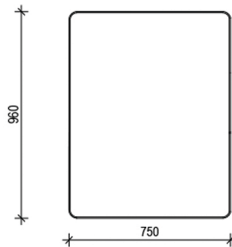

Single Seater
Side View

Single Seater
Front View

Single Seater
Top View

Corner Seater
Side View

Corner Seater
Front View

Corner Seater
Top View

Ottoman
Side View

Ottoman
Front View

Ottoman
Top View

*NOT TO SCALE
ALL DIMENSIONS IN MILLIMETERS

MAE MODULAR SOFA

Property of and copyright to En Gold Studio Pty Ltd

Three Seater
Side View

Three Seater
Front View

Three Seater
Top View

Two Seater
Side View

Two Seater
Front View

Two Seater
Top View