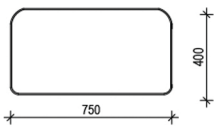

Single Seater
Side View

Single Seater
Front View

Single Seater
Top View

Corner Seater
Side View

Corner Seater
Front View

Corner Seater
Top View

Ottoman
Side View

Ottoman
Front View

Ottoman
Top View

*NOT TO SCALE
ALL DIMENSIONS IN MILLIMETERS

MAE MODULAR SOFA

Property of and copyright to En Gold Studio Pty Ltd

Three Seater
Side View

Three Seater
Front View

Three Seater
Top View

Two Seater
Side View

Two Seater
Front View

Two Seater
Top View