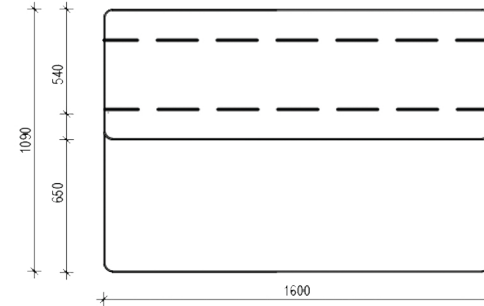

Single Seater
Side View

Single Seater
Front View

Single Seater
Top View

Corner Seater
Side View

Corner Seater
Front View

Corner Seater
Top View

Ottoman
Side View

Ottoman
Front View

Ottoman
Top View

*NOT TO SCALE
ALL DIMENSIONS IN MILLIMETERS

MAE MODULAR SOFA

Property of and copyright to En Gold Studio Pty Ltd

Three Seater
Side View

Three Seater
Front View

Three Seater
Top View

Two Seater
Side View

Two Seater
Front View

Two Seater
Top View