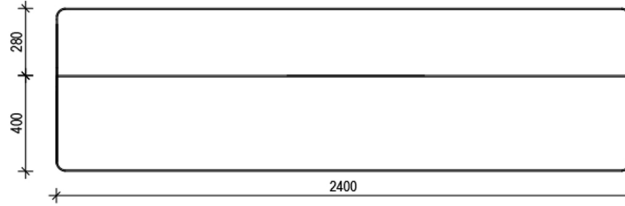

Single Seater
Side View

Single Seater
Front View

Single Seater
Top View

Corner Seater
Side View

Corner Seater
Front View

Corner Seater
Top View

Ottoman
Side View

Ottoman
Front View

Ottoman
Top View

*NOT TO SCALE
ALL DIMENSIONS IN MILLIMETERS

MAE MODULAR SOFA

Property of and copyright to En Gold Studio Pty Ltd

Three Seater
Side View

Three Seater
Front View

Three Seater
Top View

Two Seater
Side View

Two Seater
Front View

Two Seater
Top View