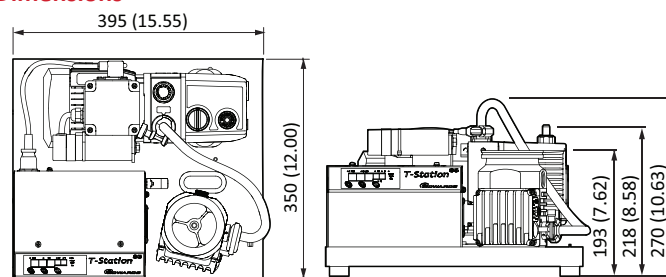

Technical data

Pumping speed for N₂	
NW40	47 ls⁻¹
ISO/CF63	84 ls⁻¹
Compression ratio for N₂	
	>1 x 10¹¹
Backing pump speed @50 Hz	
E2M1.5 (TS85H Wet)	1.6 m³h⁻¹
Ultimate vacuum	
	<5 x 10⁻¹⁰ mbar*
Inlet flange	
	NW40, ISO63 or CF63
Exhaust flange	
E2M1.5 (TS85H Wet)	11 mm OD nozzle or 3/8" BSP
XDD1 (TS85H Dry)	Fitted silencer or 1/8" BSP
Mass	
E2M1.5 system (TS85H Wet)	21 kg max
XDD1 system (TS85H Dry)	17 kg max
Noise level	
	≤56 dB(A)
Leak tightness	
	<1 x 10⁻⁶ mbar ls⁻¹
Operating temperature range	
	12 to 40 °C

*T-Station 85H Wet CF63

Ordering information

Product description	Order number
T-Station 85H Wet NW40 200-240V	TS85W1001
T-Station 85H Wet ISO63 200-240V	TS85W2001
T-Station 85H Wet CF63 200-240V	TS85W3001
T-Station 85H Dry NW40 200-240V	TS85D1001
T-Station 85H Dry ISO63 200-240V	TS85D2001
T-Station 85H Dry CF63 200-240V	TS85D3001
T-Station 85H Wet NW40 100-120V	TS85W1002
T-Station 85H Wet ISO63 100-120V	TS85W2002
T-Station 85H Wet CF63 100-120V	TS85W3002
T-Station 85H Dry NW40 100-120V	TS85D1002
T-Station 85H Dry ISO63 100-120V	TS85D2002
T-Station 85H Dry CF63 100-120V	TS85D3002

Dimensions

T-Station 85H Wet with E2M1.5 backing pump