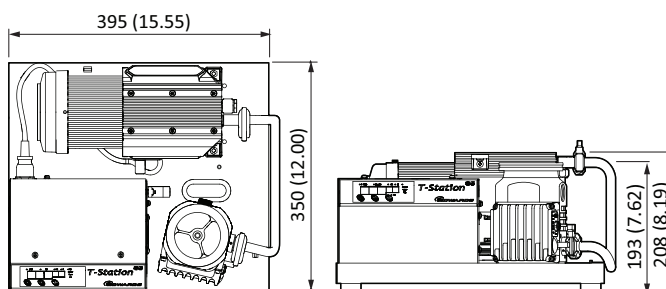

Dimensions

T-Station 85H Wet with E2M1.5 backing pump

T-Station 85H Dry with XDD1 backing pump

Product description	Order number
Model EMF3 mist filter for E2M1.5 pump	A46220000
N/C TAV5 vent valve connector fitted	B8G200835
N/O TAV5 vent valve connector fitted	B8G200834
2m electrical supply cable UK plug 10A	A50505000
2m electrical supply cable North European plug	A50506000
2m electrical supply cable USA/Japan plug	A50507000
2m electrical supply cable no plug	A50508000
APG100-XLC Active Pirani Gauge NW16	D02603000
APGX-H Active Linear Convection Gauge NW16	D02391000
AIM-X Active Inverted Magnetron Gauge NW25	D14642000
WRG-S Active Wide Range Gauge NW25	D14701000
0.5m Active Gauge Cable	D40001005
1m Active Gauge Cable	D40001010