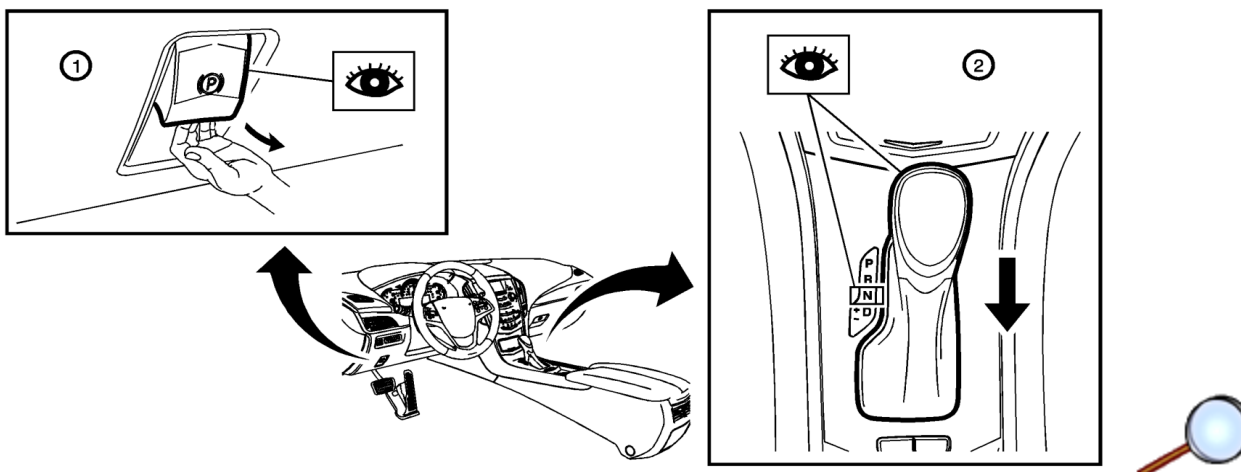

Automatic Transmission Control Lever Knob Package Installation (Installation Instructions)

Installation Instructions Part Number

22860137

Procedure

© 2017 General Motors. All rights reserved.