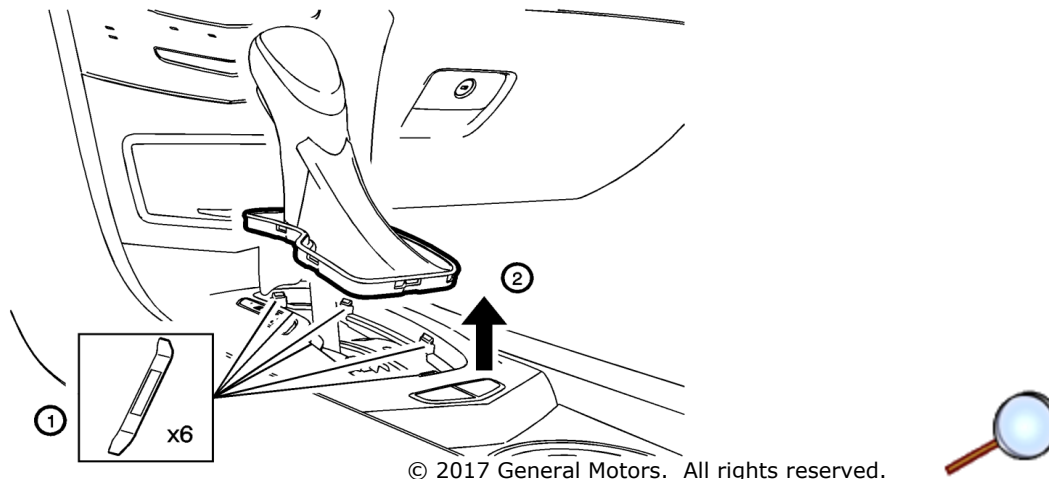

Automatic Transmission Control Lever Knob Package Installation (Installation Instructions)

Installation Instructions Part Number

22860137

Procedure

© 2017 General Motors. All rights reserved.