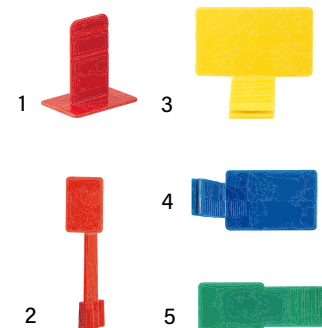

Scan to learn more!
For more information please contact:
info@pac-dent.com or www.pac-dent.com

ITEM #	DESCRIPTION	COMPARED TO	QUANTITY	
Aiming Rings				
131105	Blue Anterior Aiming Ring	XCP/BAI 540865	1/Unit	
131106	Red Bitewing Aiming Ring	XCP/BAI 540934	1/Unit	
131107	Yellow Posterior Aiming Ring	XCP/BAI 540860	1/Unit	
131108	Green Endo Aiming Ring	XCP/BAI 550598	1/Unit	
Positioning Arms				
131101	Blue Anterior Positioning Arm	XCP/BAI 540857	1/Unit	
131102	Red Bitewing Positioning Arm	XCP/BAI 540927	1/Unit	
131103	Yellow Posterior Positioning Arm	XCP/BAI 540858	1/Unit	
131104	Green Endo Positioning Arm	XCP/BAI 550597	1/Unit	
Sensor Holder Tab				
131109	Blue Anterior Sensor Holder Tab	Xios Plus 6176510	100/Pack	
131110	Yellow Posterior Sensor Holder Tab	Xios Plus 6176528	100/Pack	
131111	Red Bitewing Sensor Holder Tab	Xios Plus 6176536	100/Pack	
131112	Green Endo Sensor Holder Tab	Xios Plus 6176544	100/Pack	
131113	Red Bite Tab Sensor Holder Tab	Schick AimRight B1073051	50/Pack	
Intro Kit				
131114	4 x positioning arms (anterior blue, bitewing ring, posterior yellow, and endo green), 4 x positioning rings (anterior blue, bitewing ring, posterior yellow, and endo green) 125 disposable adhesive sensor holders (25 of each anterior blue, bitewing ring, posterior yellow, and endo green, bite tab red)			

Aiming Rings

Autoclavable

- Easy color coded identification system
- System helps to eliminate consuming reprocessing time

Blue Anterior

Red Bitewing

Yellow Posterior

Green Endo

Positioning Arms

Autoclavable

- Compatible with existing aiming rings
- Autoclavable Steel compenets

1	Yellow Posterior
2	Blue Anterior
3	Red Bitewing
4	Green Endo

Sensor Holder Tabs

Disposable

- Peel-and-stick adhesive
- Universal Digital sensor compatibility

1	Red Bitetab
2	Red Bitewing
3	Yellow Posterior
4	Blue Anterior
5	Green Endo

*Deal pertains to the purchase of the same component with the same size.

REV. 08/2023