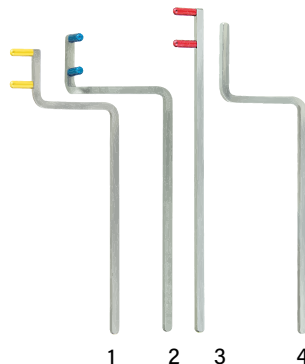

Scan to learn more!
For more information please contact:
info@pac-dent.com or www.pac-dent.com

ITEM #	DESCRIPTION	COMPARED TO	QUANTITY	
Aiming Rings				
131105	Blue Anterior Aiming Ring	XCP/BAI 540865	1/Unit	
131106	Red Bitewing Aiming Ring	XCP/BAI 540934	1/Unit	
131107	Yellow Posterior Aiming Ring	XCP/BAI 540860	1/Unit	
131108	Green Endo Aiming Ring	XCP/BAI 550598	1/Unit	
Positioning Arms				
131101	Blue Anterior Positioning Arm	XCP/BAI 540857	1/Unit	
131102	Red Bitewing Positioning Arm	XCP/BAI 540927	1/Unit	
131103	Yellow Posterior Positioning Arm	XCP/BAI 540858	1/Unit	
131104	Green Endo Positioning Arm	XCP/BAI 550597	1/Unit	
Sensor Holder Tab				
131109	Blue Anterior Sensor Holder Tab	Xios Plus 6176510	100/Pack	
131110	Yellow Posterior Sensor Holder Tab	Xios Plus 6176528	100/Pack	
131111	Red Bitewing Sensor Holder Tab	Xios Plus 6176536	100/Pack	
131112	Green Endo Sensor Holder Tab	Xios Plus 6176544	100/Pack	
131113	Red Bite Tab Sensor Holder Tab	Schick AimRight B1073051	50/Pack	
Intro Kit				
131114	4 x positioning arms (anterior blue, bitewing ring, posterior yellow, and endo green), 4 x positioning rings (anterior blue, bitewing ring, posterior yellow, and endo green) 125 disposable adhesive sensor holders (25 of each anterior blue, bitewing ring, posterior yellow, and endo green, bite tab red)			

Aiming Rings

Autoclavable

- Easy color coded identification system
- System helps to eliminate consuming reprocessing time

Blue Anterior

Red Bitewing

Yellow Posterior

Green Endo

Positioning Arms

Autoclavable

- Compatible with existing aiming rings
- Autoclavable Steel compenets

1	Yellow Posterior
2	Blue Anterior
3	Red Bitewing
4	Green Endo

Sensor Holder Tabs

Disposable

- Peel-and-stick adhesive
- Universal Digital sensor compatibility