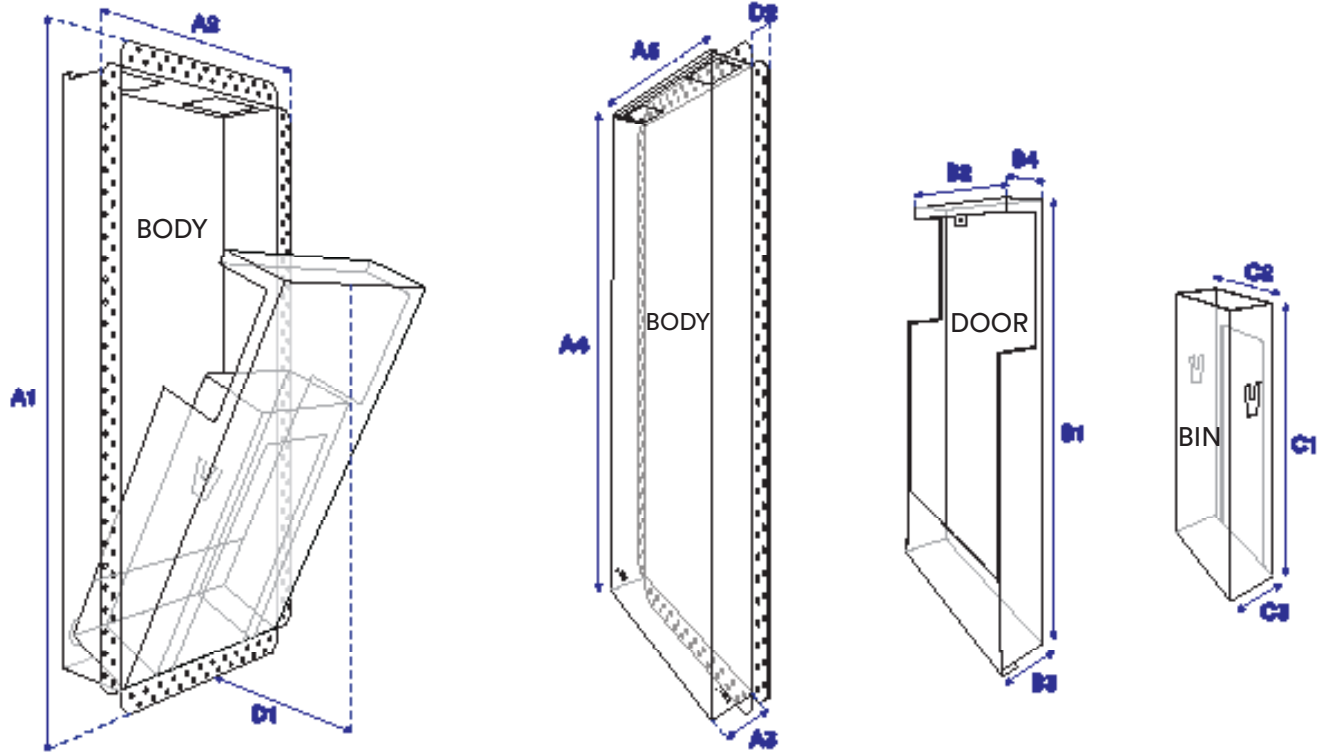

W.C. Niche Specification Sheet

Perspective View

Component Dimensions

	Imperial		Metric
A1	31 7/16"	A1	799mm
A2	15"	A2	382mm
A3	3 7/8"	A3	98mm
A4	29"	A4	737mm
A5	12 1/2"	A5	318mm
B1	20 5/8"	B1	524mm
B2	11 3/4"	B2	298mm
B3	3 13/16"	B3	97mm
B4	3 1/4"	B4	83mm
C1	14"	C1	356mm
C2	7 3/8"	C2	187mm
C3	3 3/4"	C3	96mm
D1	9 1/4"	D1	235mm
D2	1 1/4"	D2	32mm

Additional Notes:

Garbage bin capacity: 1.67 Gallons

Material: Powder coated surface to be finished with paint or wallpaper.

Application: Corner bead edge to be fastened to surface and finished with drywall mud.