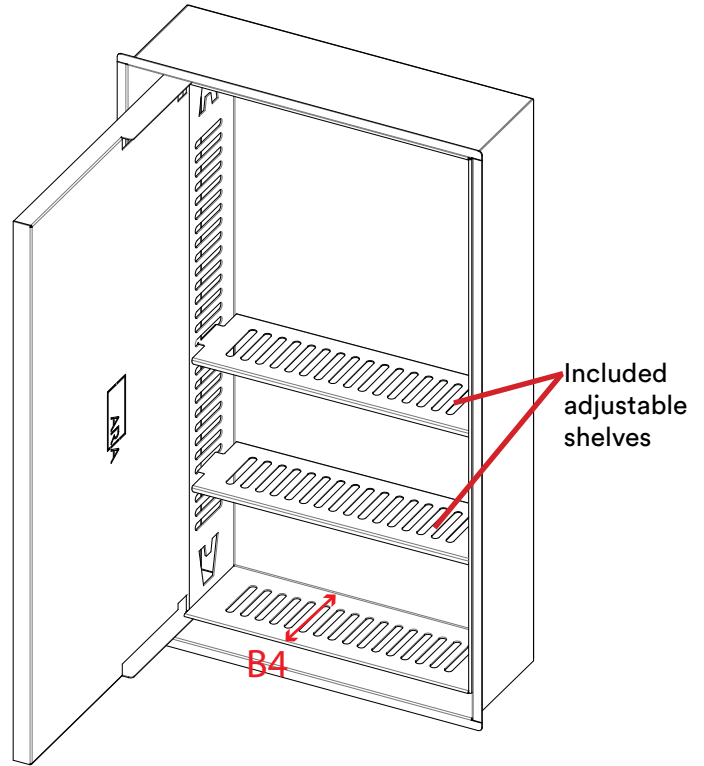

No See Shower Niche [Luxe] 12x20 Specification Sheet

Component Dimensions

	Inches	MM
A1	20 ³/₈"	518mm
A2	12 ³/₈"	314mm
A3	4"	102mm
A4	1/₃₂"	1mm
A5	19 ³/₄"	492mm
A6	11 ⁷/₈"	302mm
B1	10 ¹⁵/₁₆"	278mm
B2	18 ¹⁵/₁₆"	481mm
B3	1/2"	13mm
B4	3 1/4"	83mm

Components

Constructed out of 304 Grade Stainless Steel. Providing a durable and corrosion resistant product with hospital grade hygienic properties.

Door: Secure finished surface material with adhesive for flush install.

Body: Storage nook for all your shower toiletries. Four grated walls to prevent water buildup + "A" shaped hooks for hanging shower accessories. Niche interior complete with a functional mirrored finish.

Shelves: Two stainless steel adjustable shelves are included. they can be mounted anywhere on the grated walls.

Compatible Surface Materials

Maximum thickness 1/2". Tile, mosaic, hardwood, laminate, drywall, etc.

* If using in shower, ensure material is waterproof.

Install Notes