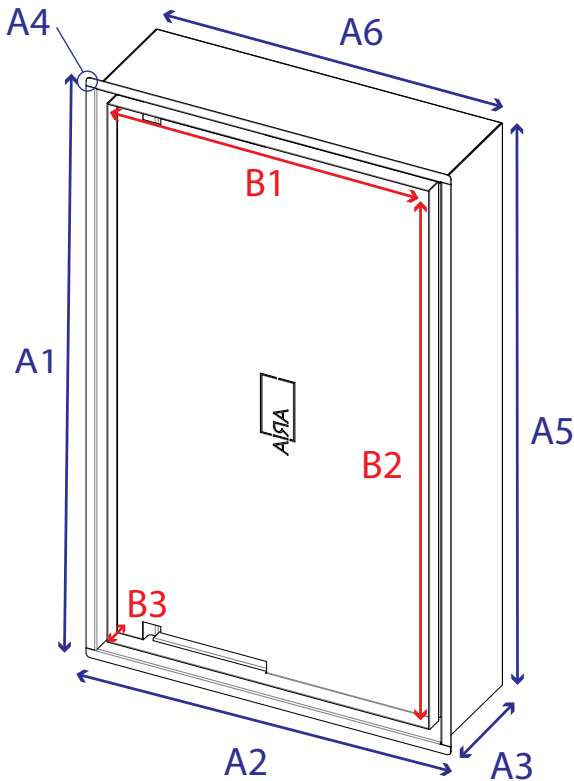

### Component Dimensions

	Inches	MM
A1	12 3/8"	379mm
A2	12 3/8"	273mm
A3	4"	45mm
A4	1/32"	3mm
A5	11 7/8"	360mm
A6	11 7/8"	254mm
B1	10 15/16"	310mm
B2	10 15/16"	202mm
B3	1/2"	24mm
B4	3 1/4"	85mm

**Body:** Storage nook for all your shower toiletries. Four grated walls to prevent water buildup + "A" shaped hooks for hanging shower accessories. Niche interior complete with a functional mirrored finish.

## No See Shower Niche [Luxe] 12x20 Specification Sheet

### Component Dimensions

	Inches	MM
A1	20 <sup>3</sup> / <sub>8</sub> "	518mm
A2	12 <sup>3</sup> / <sub>8</sub> "	314mm
A3	4"	102mm
A4	1/ <sub>32</sub> "	1mm
A5	19 <sup>3</sup> / <sub>4</sub> "	492mm
A6	11 <sup>7</sup> / <sub>8</sub> "	302mm
B1	10 <sup>15</sup> / <sub>16</sub> "	278mm
B2	18 <sup>15</sup> / <sub>16</sub> "	481mm
B3	1/2"	13mm
B4	3 1/4"	83mm