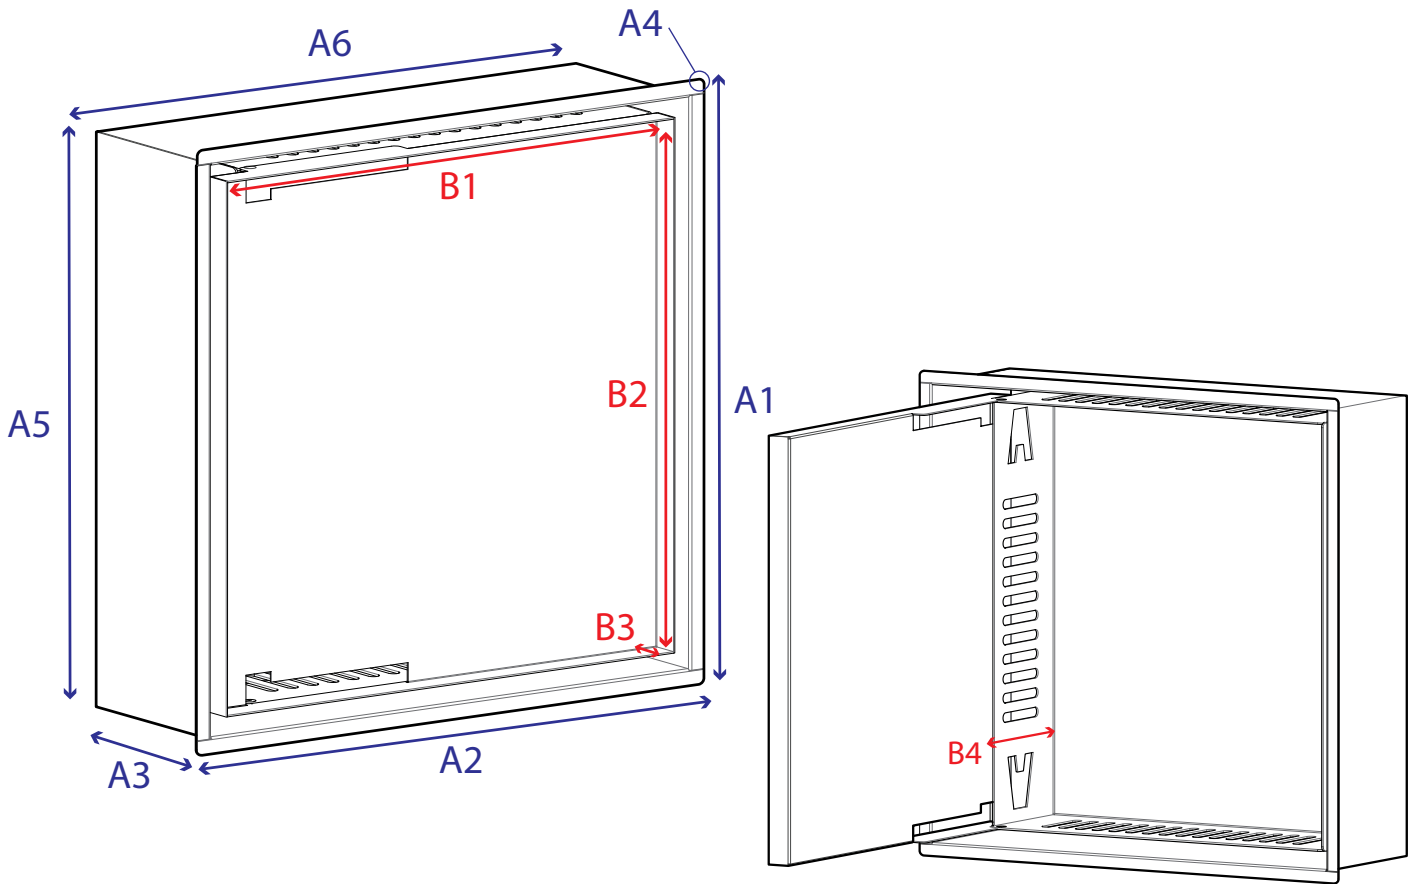

## No See Shower Niche [Luxe] 12x12 Specification Sheet

### Component Dimensions

	Inches	MM
A1	12 3/8"	379mm
A2	12 3/8"	273mm
A3	4"	45mm
A4	1/32"	3mm
A5	11 7/8"	360mm
A6	11 7/8"	254mm
B1	10 15/16"	310mm
B2	10 15/16"	202mm
B3	1/2"	24mm
B4	3 1/4"	85mm

### Components

Constructed out of 304 Grade Stainless Steel. Providing a durable and corrosion resistant product with hospital grade hygienic properties.

**Door:** Secure finished surface material with adhesive for flush install.

**Body:** Storage nook for all your shower toiletries. Four grated walls to prevent water buildup + "A" shaped hooks for hanging shower accessories. Niche interior complete with a functional mirrored finish.