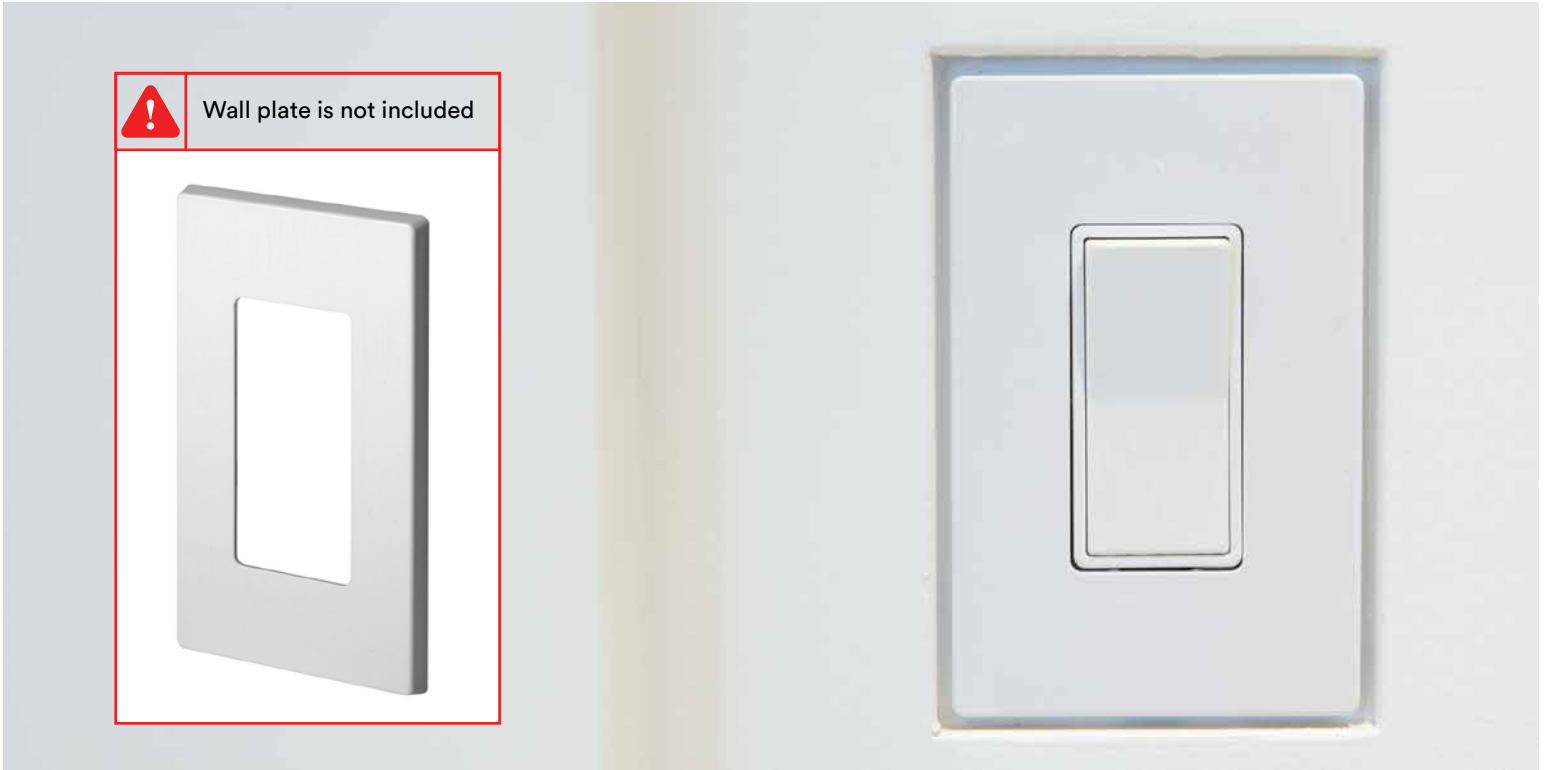

Material: Lightly textured powder coated metal.

Body: Corner bead edge to be fastened to surface and finished with drywall mud.

Drywall Receptacle Mount Specification Sheet

1 GANG
Compatible with any screwless wall plate smaller than
3 5/16" x 5 1/16"