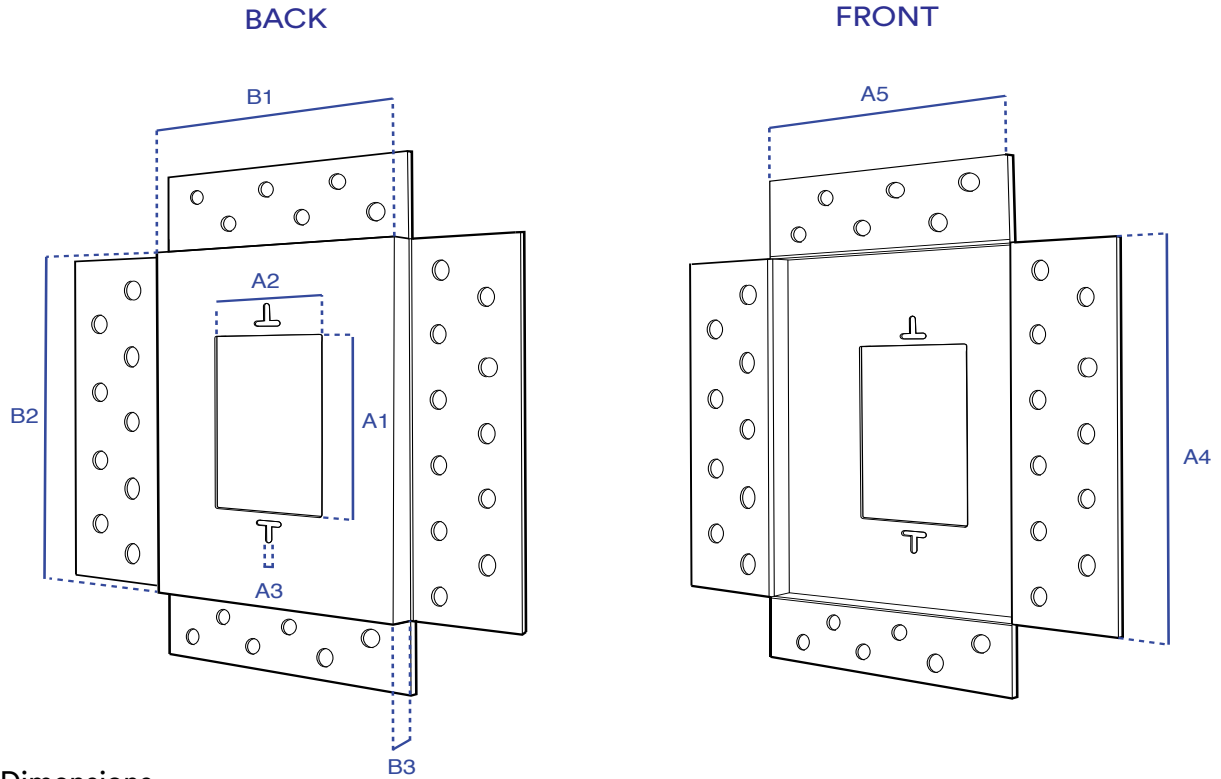

Drywall Receptacle Mount Specification Sheet

Perspective View

Component Dimensions

Imperial

	1 Gang	2 Gang	3 Gang	4 Gang	5 Gang
A1	2 7/8"	2 7/8"	2 7/8"	2 7/8"	2 7/8"
A2	2 1/16"	3 7/8"	5 11/16"	7 7/16"	9 5/8"
A3	1/8"	1/8"	1/8"	1/8"	1/8"
A4	5 1/8"	5 1/8"	5 1/8"	5 1/8"	5 1/8"
A5	3 3/8"	5 3/16"	7"	8 7/8"	11"
B1	3 7/16"	5 1/4"	7 1/16"	8 7/8"	11"
B2	5 3/16"	5 3/16"	5 3/16"	5 3/16"	5 3/16"
B3	5/16"	5/16"	5/16"	5/16"	5/16"

Metric

	1 Gang	2 Gang	3 Gang	4 Gang	5 Gang
A1	71mm	71mm	71mm	71mm	71mm
A2	52mm	98mm	144mm	190mm	245mm
A3	3mm	3mm	3mm	3mm	3mm
A4	130mm	130mm	130mm	130mm	130mm
A5	86mm	132mm	178mm	225mm	279mm
B1	87mm	133mm	177mm	225mm	279mm
B2	132mm	132mm	132mm	132mm	132mm
B3	8mm	8mm	8mm	8mm	8mm

Material: Lightly textured powder coated metal.

Body: Corner bead edge to be fastened to surface and finished with drywall mud.

Drywall Receptacle Mount Specification Sheet

1 GANG
Compatible with any screwless wall plate smaller than
3 5/16" x 5 1/16"

2 GANG
Compatible with any screwless wall plate smaller than
5 1/16 x 5 1/16

3 GANG
Compatible with any screwless wall plate smaller than
6 15/16 x 5 1/16

4 GANG
Compatible with any screwless wall plate smaller than
8 11/16 x 5 1/16