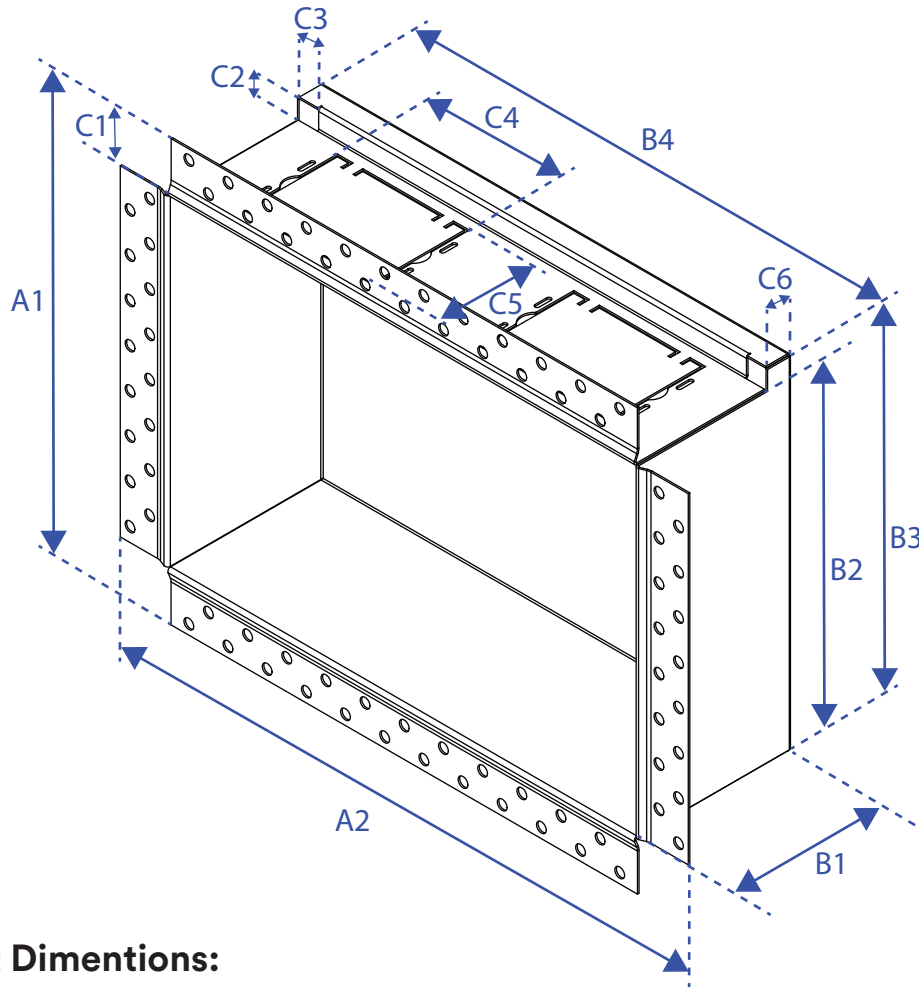

Flush Anywhere Niche [Luxe] Specification Sheet

Component Dimensions:

	5X5		8X12	
	Inches	mm	Inches	mm
A1	7 1/2"	191mm	10 1/16"	272mm
A2	7 1/2"	191mm	14 7/16"	367mm
B1	3 3/8"	86mm	3 15/16"	98mm
B2	5"	127mm	8 1/4"	210mm
B3	N/A	N/A	8 3/4"	222mm
B4	5"	127mm	12"	304mm
C1	1 9/32"	33mm	1 1/4"	32mm
C2	N/A	N/A	1/2"	13mm
C3	N/A	N/A	1/2"	13mm
C4	3 3/8"	86mm	3 3/8"	86mm
C5	2 1/4"	58mm	2 1/4"	58mm
C6	N/A	N/A	5/8"	13mm

Components:

Material: Powder coated surface to be finished with paint or wallpaper.

Application: Corner bead edge to be fastened to surface and finished with drywall mud.

Framed Anywhere Niche [Luxe] Specification Sheet

Component Dimentions:

	Inches	mm
A1	9 ⁷ / ₁₆ "	240mm
A2	13 ³ / ₁₆ "	335mm
B1	3 ¹⁵ / ₁₆ "	98mm
B2	8 ¹ / ₄ "	210mm
B3	8 ³ / ₄ "	222mm
B4	12"	304mm
C1	⁹ / ₁₆ "	14mm
C2	¹ / ₂ "	13mm
C3	¹ / ₂ "	13mm
C4	3 ³ / ₈ "	86mm
C5	2 ¹ / ₄ "	58mm
C6	⁵ / ₈ "	13mm

Components:

Material: Powder coated surface to be finished with paint or wallpaper.

Application: Framed edge for easy, drop-in install. No Mudding or sanding required. Install between drywall studs and secure in place with adhesive and screws.