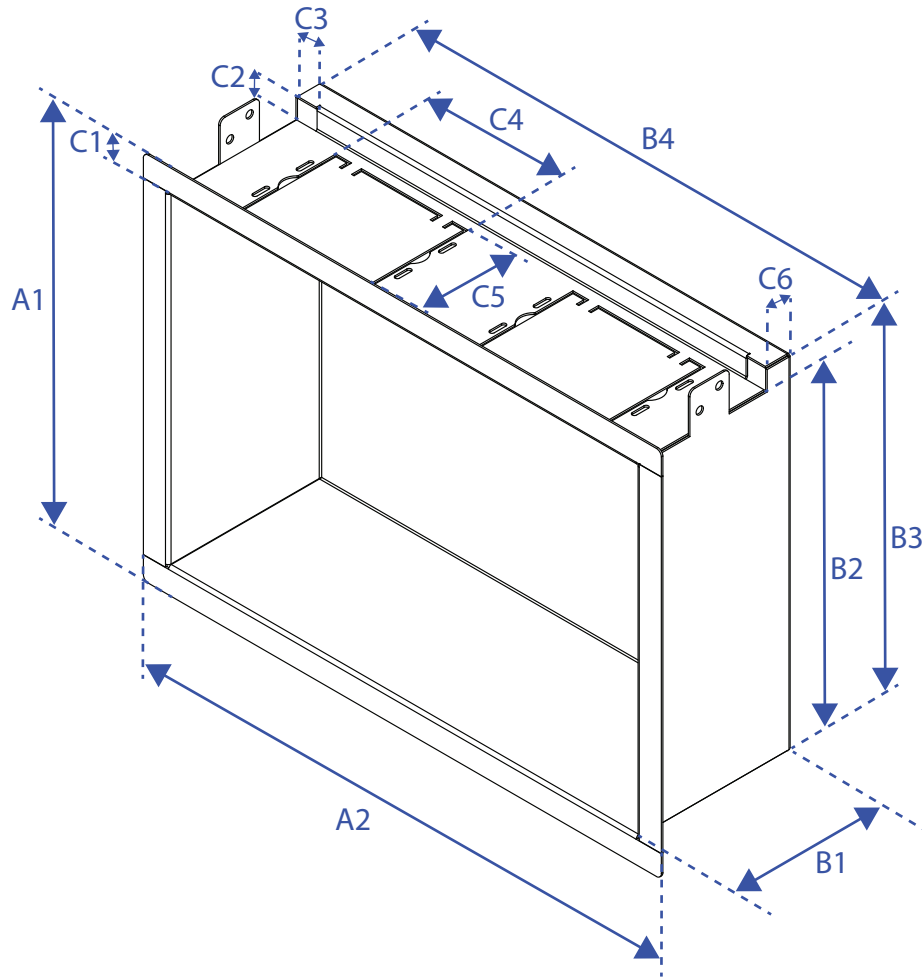

Flush Anywhere Niche [Luxe] Specification Sheet

Component Dimensions:

	5X5		8X12	
	Inches	mm	Inches	mm
A1	7 1/2"	191mm	10 1/16"	272mm
A2	7 1/2"	191mm	14 7/16"	367mm
B1	3 3/8"	86mm	3 15/16"	98mm
B2	5"	127mm	8 1/4"	210mm
B3	N/A	N/A	8 3/4"	222mm
B4	5"	127mm	12"	304mm
C1	1 9/32"	33mm	1 1/4"	32mm
C2	N/A	N/A	1/2"	13mm
C3	N/A	N/A	1/2"	13mm
C4	3 3/8"	86mm	3 3/8"	86mm
C5	2 1/4"	58mm	2 1/4"	58mm
C6	N/A	N/A	5/8"	13mm

Components:

Material: Powder coated surface to be finished with paint or wallpaper.

Application: Corner bead edge to be fastened to surface and finished with drywall mud.

Framed Anywhere Niche [Luxe] Specification Sheet

Component Dimentions:

	Inches	mm
A1	9 ⁷ / ₁₆ "	240mm
A2	13 ³ / ₁₆ "	335mm
B1	3 ¹⁵ / ₁₆ "	98mm
B2	8 ¹ / ₄ "	210mm
B3	8 ³ / ₄ "	222mm
B4	12"	304mm
C1	⁹ / ₁₆ "	14mm
C2	¹ / ₂ "	13mm
C3	¹ / ₂ "	13mm
C4	3 ³ / ₈ "	86mm
C5	2 ¹ / ₄ "	58mm
C6	⁵ / ₈ "	13mm

Components:

Material: Powder coated surface to be finished with paint or wallpaper.

Application: Framed edge for easy, drop-in install. No Mudding or sanding required. Install between drywall studs and secure in place with adhesive and screws.