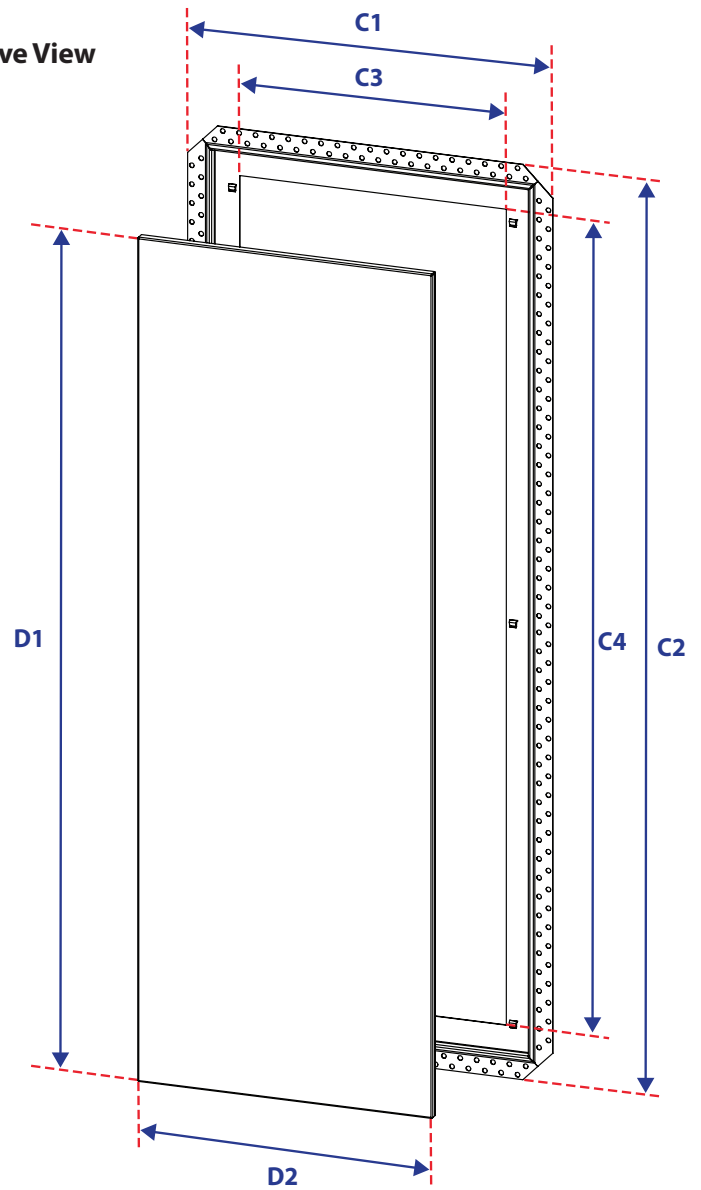

Perspective View

	17"x17"	17"x17"
A1	19 1/2"	495mm
A2	19 1/2"	495mm
A3	14 1/4"	362mm
A4	14 1/4"	362mm
B1	15 3/4"	400mm
B2	15 3/4"	400mm

Components

Tray: Powder coated surface to be finished with paint or wallpaper. Can slide and remove to access hidden components.

Body: Corner bead edge to be fastened to drywall. Mount body between drywall studs. Finish with drywall mud.

	17"x46"	17"x46"
C1	19 1/2"	495mm
C2	48 1/2"	1232mm
C3	14 1/4"	362mm
C4	43 1/4"	1099mm
D1	44 3/4"	1137mm
D2	15 3/4"	400mm