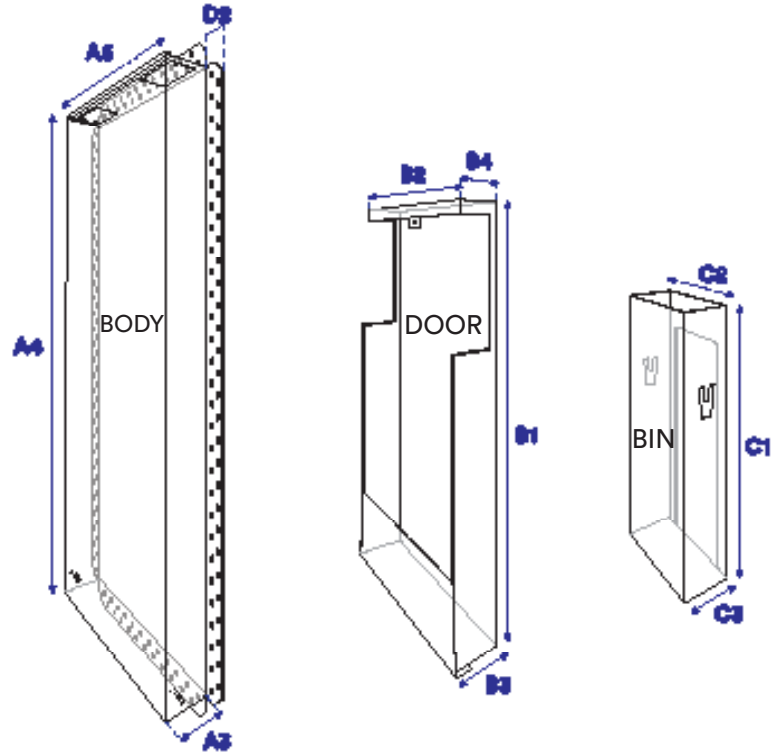

Flush W.C. Niche [Luxe]
Specification Sheet

Perspective View

Component Dimensions

	Imperial		Metric
A1	31 7/16"	A1	799mm
A2	15"	A2	382mm
A3	3 7/8"	A3	98mm
A4	29"	A4	737mm
A5	12 1/2"	A5	318mm
B1	20 5/8"	B1	524mm
B2	11 3/4"	B2	298mm
B3	3 13/16"	B3	97mm
B4	3 1/4"	B4	83mm
C1	14"	C1	356mm
C2	7 3/8"	C2	187mm
C3	3 3/4"	C3	96mm
D1	9 1/4"	D1	235mm
D2	1 1/4"	D2	32mm

Additional Notes:

Garbage bin capacity: 1.67 Gallons

Material: Powder coated surface to be finished with paint or wallpaper.

Application: Corner bead edge to be fastened to surface and finished with drywall mud.