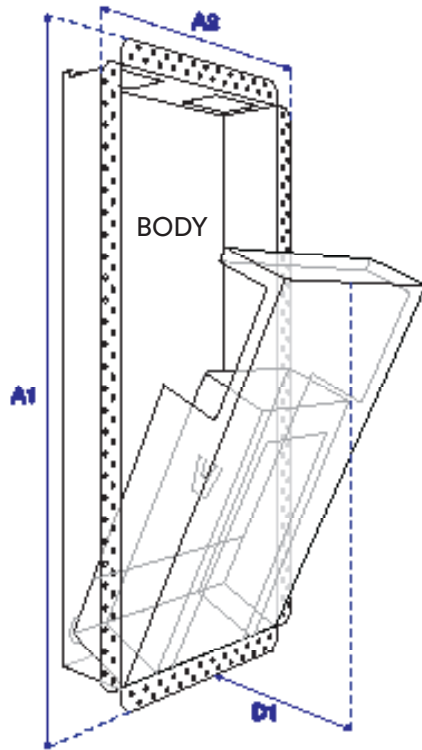

Flush W.C. Niche [Luxe]
Specification Sheet

Perspective View

Component Dimensions

	Imperial		Metric
A1	31 7/16"	A1	799mm
A2	15"	A2	382mm
A3	3 7/8"	A3	98mm
A4	29"	A4	737mm
A5	12 1/2"	A5	318mm
B1	20 5/8"	B1	524mm
B2	11 3/4"	B2	298mm
B3	3 13/16"	B3	97mm
B4	3 1/4"	B4	83mm
C1	14"	C1	356mm
C2	7 3/8"	C2	187mm
C3	3 3/4"	C3	96mm
D1	9 1/4"	D1	235mm
D2	1 1/4"	D2	32mm

Additional Notes:

Garbage bin capacity: 1.67 Gallons

Material: Powder coated surface to be finished with paint or wallpaper.

Application: Corner bead edge to be fastened to surface and finished with drywall mud.