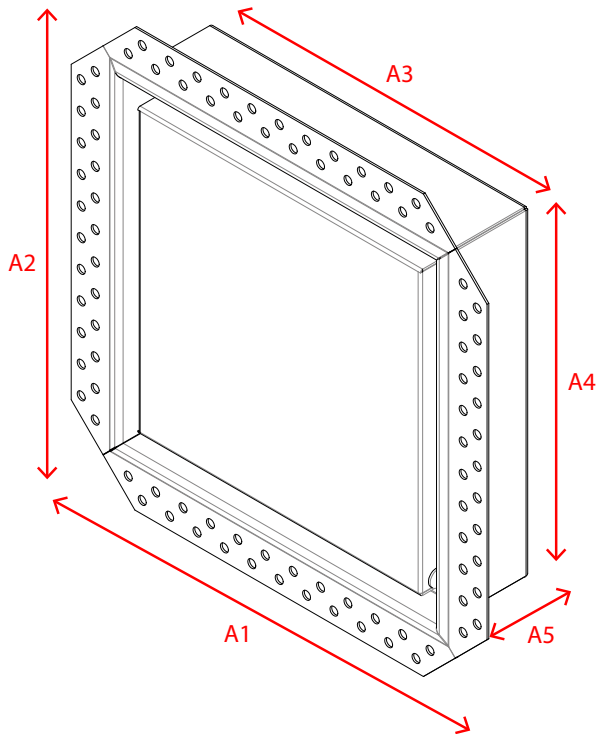

### Component Dimensions

	Inches	MM
A1	12 1/2"	318mm
A2	12 1/2"	318mm
A3	10 1/16"	256mm
A4	10 1/16"	256mm
A5	2 7/8"	73mm
B1	2 1/8"	51mm
B2	2 7/8"	73mm
B3	8"	203mm
B4	4 7/8"	124mm
B5	6 7/16"	164mm

Colours & Sizes	10" x 10"
Satin White	

Mounting plate face to inside of door