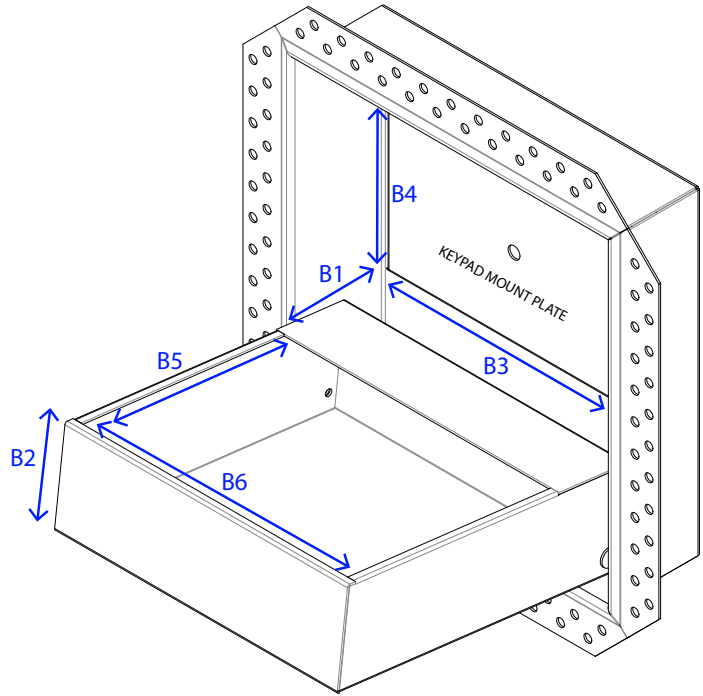

### Component Dimensions

	Inches	MM
A1	12 1/2"	318mm
A2	12 1/2"	318mm
A3	10 1/16"	256mm
A4	10 1/16"	256mm
A5	2 7/8"	73mm
B1	2 1/8"	51mm
B2	2 7/8"	73mm
B3	8"	203mm
B4	4 7/8"	124mm
B5	6 7/16"	164mm

Colours & Sizes	10" x 10"
Satin White	

Mounting plate face to inside of door