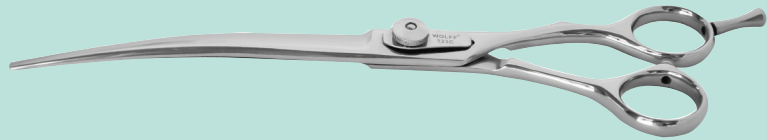

#209-5 5" Crane Handles
#209-55 5 1/2" Crane Handles
#209-6 6" Crane Handles

#644 7" 42 Tooth Thinner

#211 6" 27 Tooth Thinner - Crane Handles

30 Day Money Back Guarantee

If not completely satisfied, return the scissors within 30 days and receive a prompt refund.

Returns after 30 days are subject to a 10% restocking fee with prior approval.

WOLFF® Grooming Shears
Made in China

#123 8" Convexed Hollow Ground Straight Blades

#123C 8" Convexed Hollow Ground Curved Blades