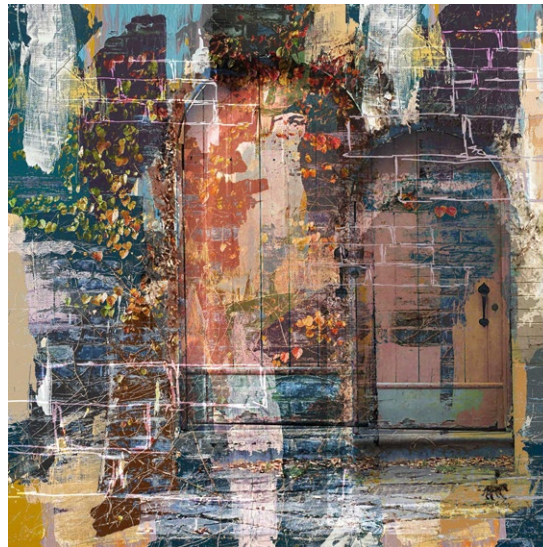

SANCTUARY

[noun] a sacred place

*Home is neither here nor there.
Home is within you,
or home is nowhere at all.
~ Hermann Hesse*

130cm x 130cm // 50"x 50"
100% Australian merino wool
Made in India

SKU G024AW