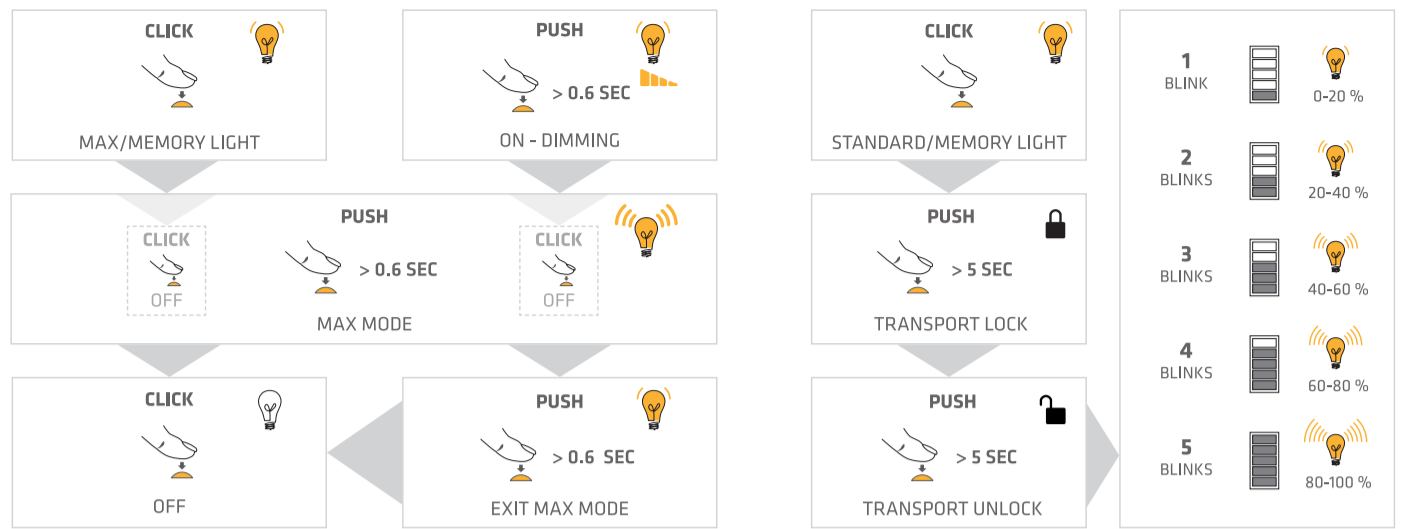

Light control function

Additional online information

Charging

Warning

Specifications

Li-Ion	165 m
30°/70°	114 g
-20°C - +50°C	IP X8

This manual may contain typographical errors. Data and information are subject to change without notice