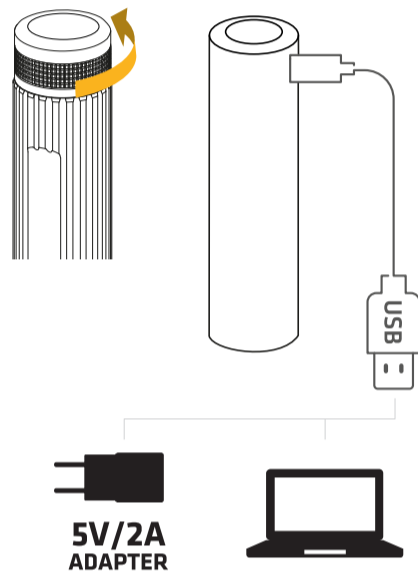

Light control function

Additional online information

Charging

Warning

Specifications

Li-Ion	165 m
30°/70°	114 g
-20°C - +50°C	IP X8

This manual may contain typographical errors. Data and information are subject to change without notice