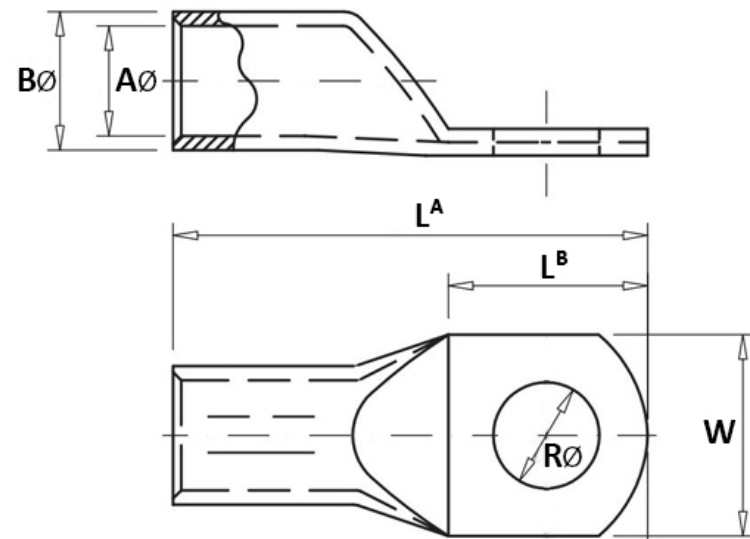

SWITCH BOSS

Cable Lug Sizing Guide

Menu Selection	SKU	Wire Size	Aø (mm)	Bø (mm)	Rø (mm)	L ^A (mm)	L ^B (mm)	W (mm)
2.5mm ² - 5mm Ring	SBW-CL-SC2.5-5	2.5mm ² / 14 AWG	2.8	4	5.1	21	7	7.6
2.5mm ² - 6mm Ring	SBW-CL-SC2.5-6	2.5mm ² / 14 AWG	2.8	4	6.1	21	7	9.4
4mm ² - 5mm Ring	SBW-CL-SC4-5	4mm ² / 12 AWG	3.8	5.1	5.1	23.6	7.3	7.8
4mm ² - 6mm Ring	SBW-CL-SC4-6	4mm ² / 12 AWG	3.8	5.1	6.1	24	8	8.8
6mm ² - 5mm Ring	SBW-CL-SC6-5	6mm ² / 10 AWG	4.3	5.6	5.3	23.7	8	8
6mm ² - 6mm Ring	SBW-CL-SC6-6	6mm ² / 10 AWG	4.3	5.6	6.2	25	8	9
6mm ² - 8mm Ring	SBW-CL-SC6-8	6mm ² / 10 AWG	4.3	5.6	8.1	25	7.5	11.1
10mm ² - 6mm Ring	SBW-CL-SC10-6	10mm ² / 8 AWG	4.8	6.3	6.1	25	9	9.2
10mm ² - 8mm Ring	SBW-CL-SC10-8	10mm ² / 8 AWG	4.8	6.3	8.2	26.8	9.3	10.7
16mm ² - 6mm Ring	SBW-CL-SC16-6	16mm ² / 6 AWG	6	8	6.3	28.6	11	12
16mm ² - 8mm Ring	SBW-CL-SC16-8	16mm ² / 6 AWG	6	8	8.3	28.6	11	12
16mm ² - 10mm Ring	SBW-CL-SC16-10	16mm ² / 6 AWG	6	8	10.3	30.5	11	14
25mm ² - 6mm Ring	SBW-CL-SC25-6	25mm ² / 4 AWG	7	9	6.3	33	10	13.6
25mm ² - 8mm Ring	SBW-CL-SC25-8	25mm ² / 4 AWG	7	9	8.3	32.3	10	13.6
25mm ² - 10mm Ring	SBW-CL-SC25-10	25mm ² / 4 AWG	7	9	10.3	34	13	13.5
35mm ² - 6mm Ring	SBW-CL-SC35-6	35mm ² / 2 AWG	8	10	6.3	36.5	12.5	15
35mm ² - 8mm Ring	SBW-CL-SC35-8	35mm ² / 2 AWG	8	10	8.3	36.5	12.5	15
35mm ² - 10mm Ring	SBW-CL-SC35-10	35mm ² / 2 AWG	8	10	10.3	36.5	12.5	15
50mm ² - 8mm Ring	SBW-CL-SC50-8	50mm ² / 1 AWG	10	12	8.3	41	15.5	18
50mm ² - 10mm Ring	SBW-CL-SC50-10	50mm ² / 1 AWG	10	12	10.3	41	15.5	18
50mm ² - 12mm Ring	SBW-CL-SC50-12	50mm ² / 1 AWG	10	12	12.4	41	17	18
70mm ² - 6mm Ring	SBW-CL-SC70-6	70mm ² / 2/0 AWG	12	14.5	6.3	49	18.8	21.5
70mm ² - 8mm Ring	SBW-CL-SC70-8	70mm ² / 2/0 AWG	12	14.5	8.4	49	18.8	21.5
70mm ² - 10mm Ring	SBW-CL-SC70-10	70mm ² / 2/0 AWG	12	14.5	10.3	49	18.8	21.5
70mm ² - 12mm Ring	SBW-CL-SC70-12	70mm ² / 2/0 AWG	12	14.5	12.4	49	18.8	21.5