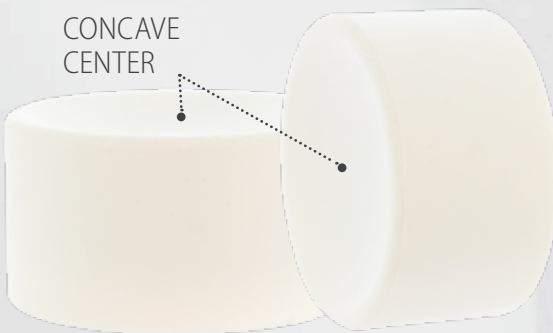

THE ORIGINAL WONDER DISC™ KNEE SPACER SUPPORT PILLOW

- Helps relieve knee, back, hip, and sciatica pain
- Unique self-centering design keeps pillow in place
- Encourages proper sleeping posture while pregnant
- Supports legs to promote proper spinal alignment
- Contoured shape provides effective support & fits comfortably between legs
- Helps relieve pressure and strain on lower back, knees, and ankles
- Nontoxic, nonallergenic molded foam is resilient for years of use

CONCAVE
CENTER

The uniquely shaped Original Wonder Disc fits comfortably between your legs and promotes proper spinal alignment to help relieve pressure on joints. The self-centering design helps keep pillow in place without the need for straps.

Available From:

VERSATILE & COMFORTABLE

The Original Wonder Disc™ positioning support pillow provides comfortable, yet firm support to help relieve pressure and strain on the lower back, hips, knees and ankles. Ideal to help relieve symptoms of sciatica pain, joint pressure, pregnancy discomfort, and improve overall healthy sleeping posture. This pillow is great for relaxing at home or travel; compact size fits conveniently in most suitcases.

SPECIFICATIONS

Product Selection: The Original Wonder Disc™, Natural/Cream UTL-1110

Product Weight: 1 lbs

Dimensions: 9" x 9" x 5"
3" height at narrowest point

Materials: Pillow: Polyurethane foam
Cover: 100% Cotton-Flannel