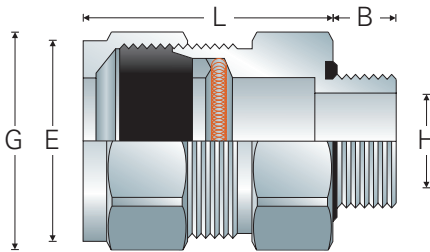

TECK armored cable glands

Cl. I
Cl. II, Groups E, F, G
Cl. III
Type 4
IP56

1G

1G

Cable types:

- TECK corrugated or interlocked steel or aluminum cable

Features:

- Stainless steel copper-plated spring provides grounding continuity of cable armor (TECK cable only)
- Watertight seal on outer sheath of cable
- Integral o-ring seal on entry threads
- Cold Shrink kit is available for extra protection in aggressive environments (see Section 2G for more information)
- Available with optional PVC coating in Canada only (refer to Plasti-Bond catalog for more information)

Standard material:

- Body – aluminum with neoprene seal (standard); steel and stainless steel (optional)

Certifications and compliances:

- Class I
- Class II, Groups E, F, G
- Class III
- CSA Listed – LR13046
- CSA Type 4
- IP56

Operating temperature:

- -25°C to +60°C

NPT thread size	Cat. # Aluminum	Cat. # Steel	Cat. # Stainless steel	Armor range (H)		Outer sheath (E)		Across flats	Across corners (G)	Length (L)	Thread length (B)
				Min.	Max.	Min.	Max.				
1/2"	TECK050 1	TECK050 1S	TECK050 1SS	0.41	0.57	0.52	0.65	1.25	1.35	2.30	0.63
1/2"	TECK050 2	TECK050 2S	TECK050 2SS	0.49	0.68	0.60	0.76	1.38	1.50	2.30	0.63
1/2"	TECK050 3	TECK050 3S	TECK050 3SS	0.61	0.80	0.72	0.88	1.50	1.60	2.30	0.63
1/2"	TECK050 4	TECK050 4S	TECK050 4SS	0.71	0.90	0.82	0.98	1.50	1.60	2.30	0.63
3/4"	TECK075 5	TECK075 5S	TECK075 5SS	0.77	0.98	0.88	1.06	2.00	2.13	2.50	0.63
3/4"	TECK075 6	TECK075 6S	TECK075 6SS	0.91	1.12	1.02	1.20	2.00	2.13	2.50	0.63
1"	TECK100 7	TECK100 7S	TECK100 7SS	1.08	1.29	1.19	1.37	2.25	2.40	2.63	0.75
1 1/4"	TECK125 8	TECK125 8S	-	1.24	1.54	1.35	1.62	3.00	3.13	3.50	0.80
1 1/4"	TECK125 9	TECK125 9S	-	1.39	1.54	1.50	1.62	3.00	3.13	3.40	0.80
1 1/4"	TECK125 10	TECK125 10S	-	1.49	1.79	1.60	1.87	3.00	3.13	3.50	0.80
1 1/2"	TECK150 11	TECK150 11S	-	1.59	1.88	1.70	1.96	3.75	3.60	3.80	0.80
1 1/2"	TECK150 12	TECK150 12S	-	1.79	2.11	1.90	2.19	3.50	3.75	3.90	0.80
2"	TECK200 13	TECK200 13S	-	1.79	2.11	1.90	2.19	3.75	4.00	4.00	0.82
2"	TECK200 14	TECK200 14S	-	1.99	2.28	2.10	2.37	3.75	4.00	4.00	0.82
2"	TECK200 15	TECK200 15S	-	2.19	2.48	2.30	2.56	4.13	4.40	4.00	0.87
2"	TECK200 16	TECK200 16S	-	2.39	2.66	2.50	2.75	4.13	4.40	4.00	0.87
2 1/2"	TECK250 17	TECK250 17S	-	2.24	2.56	2.38	2.64	4.50	4.75	5.00	1.30
2 1/2"	TECK250 18	TECK250 18S	-	2.24	2.75	2.58	2.84	4.50	4.75	5.00	1.30
3"	TECK300 19	TECK300 19S	-	2.64	2.97	2.79	3.06	4.60	4.90	5.00	1.40
3"	TECK300 20	TECK300 20S	-	2.87	3.19	3.00	3.27	4.90	5.25	5.00	1.40
3"	TECK300 21	TECK300 21S	-	3.04	3.39	3.21	3.48	5.00	5.25	5.00	1.40
3 1/2"	TECK350 22	TECK350 22S	-	3.27	3.59	3.42	3.69	5.60	5.90	5.00	1.40
3 1/2"	TECK350 23	TECK350 23S	-	3.44	3.77	3.61	3.87	5.50	5.90	5.00	1.40
4"	TECK400 24	TECK400 24S	-	3.60	3.93	3.81	4.03	6.13	6.50	5.00	1.40
4"	TECK400 25	TECK400 25S	-	3.75	4.06	3.96	4.18	6.13	6.50	5.00	1.40
4"	TECK400 26	TECK400 26S	-	3.91	4.22	4.12	4.34	6.13	6.50	5.00	1.40

All dimensions in inches.