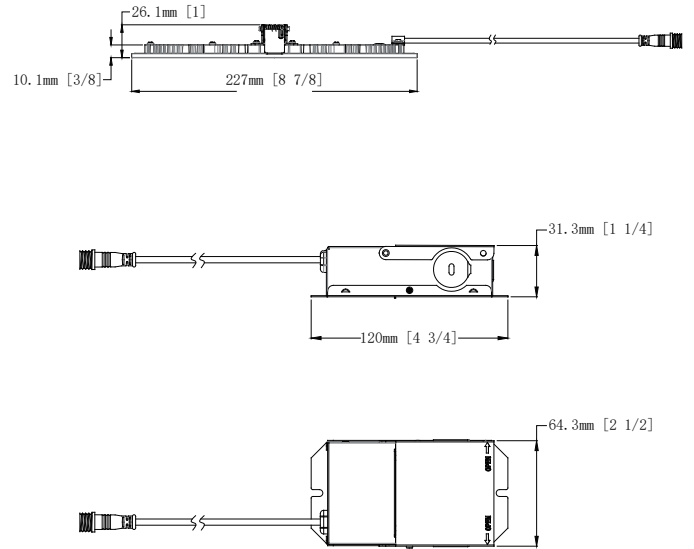

## Dimensions

3000K

4000K

5000K

## TECHNICAL SPECIFICATIONS

- \* Input Power: 18W
- \* Input Voltage/Frequency: 120V/60Hz
- \* Light Output(Lumens): 1300LUM
- \* Efficacy(Lumens per Watt): 72LUM/Watt
- \* CRI: 80

- \* Product Size: 8 7/8" DIA \* 1" H
- \* Hole cut size:  $\Phi$  8- 1/4"(210mm)
- \* Operating temperature: -30c°--40c°
- \* Suitable for Wet Locations
- \* CCT selectable: 30/40/50K