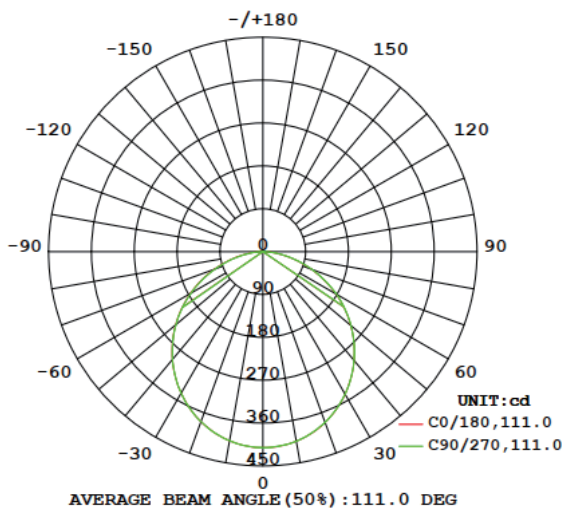

## Dimensions

## TECHNICAL SPECIFICATIONS

- \* Input Power: 13.5W
- \* Input Voltage/Frequency: 120V/60Hz
- \* Light Output(Lumens): 1100LUM
- \* Efficacy(Lumens per Watt): 85LUM/Watt
- \* CRI: 90

- \* Nightlight: 2000K CRI: 80
- \* Prodc Size: 6 7/8" DIA \* 3/4" H
- \* Hole cut size:  $\Phi$  6- 3/8"(162mm)
- \* Operating temperature: -30c°--40c°
- \* Damp or Wet Locations
- \* CCT selectable: 27/30/35/40/50K

## LUMINOUS INTENSITY DISTRIBUTION DIAGRAM

Height	Eavg, Emax	Angle: 111.00deg	Diameter
1m	122.1, 411.71x		291.00cm
2m	30.52, 102.91x		582.00cm
3m	13.57, 45.741x		873.01cm
4m	7.631, 25.731x		1164.01cm
5m	4.884, 16.471x		1455.01cm
6m	3.391, 11.441x		1746.01cm
7m	2.492, 8.4021x		2037.01cm
8m	1.908, 6.4321x		2328.01cm
9m	1.507, 5.0821x		2619.02cm
10m	1.221, 4.1171x		2910.02cm