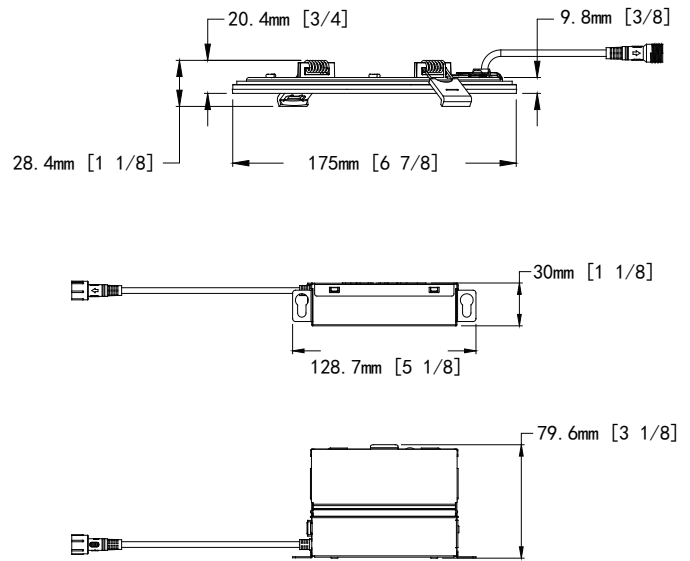

## Dimensions

## TECHNICAL SPECIFICATIONS

- \* Input Power: 13.5W
- \* Input Voltage/Frequency: 120V/60Hz
- \* Light Output(Lumens): 1100LUM
- \* Efficacy(Lumens per Watt): 85LUM/Watt
- \* CRI: 90

- \* Nightlight: 2000K CRI: 80
- \* Prodc Size: 6 7/8" DIA \* 3/4" H
- \* Hole cut size:  $\Phi$  6- 3/8"(162mm)
- \* Operating temperature: -30c°--40c°
- \* Damp or Wet Locations
- \* CCT selectable: 27/30/35/40/50K

## LUMINOUS INTENSITY DISTRIBUTION DIAGRAM

Height	Eavg, Emax	Angle: 111.00deg	Diameter
1m	122.1, 411.71x		291.00cm
2m	30.52, 102.91x		582.00cm
3m	13.57, 45.741x		873.01cm
4m	7.631, 25.731x		1164.01cm
5m	4.884, 16.471x		1455.01cm
6m	3.391, 11.441x		1746.01cm
7m	2.492, 8.4021x		2037.01cm
8m	1.908, 6.4321x		2328.01cm
9m	1.507, 5.0821x		2619.02cm
10m	1.221, 4.1171x		2910.02cm