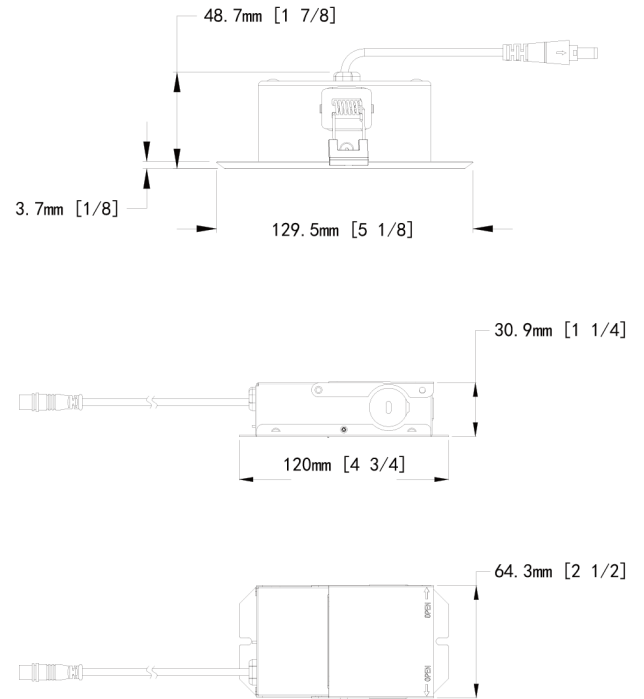

## Dimensions

## TECHNICAL SPECIFICATIONS

- \* Input Power: 7W
- \* Input Voltage/Frequency: 120V/60Hz
- \* Light Output(Lumens): 510LUM
- \* Efficacy(Lumens per Watt): 72LUM/Watt
- \* CRI: 90

- \* Product Size: 5 1/8" DIA \* 1 7/8" H
- \* Hole cut size:  $\Phi$  3- 7/8"(98mm)
- \* Operating temperature: -30c°--40c°
- \* Suitable for Damp Locations
- \* CCT: 27/30/35/40/50K