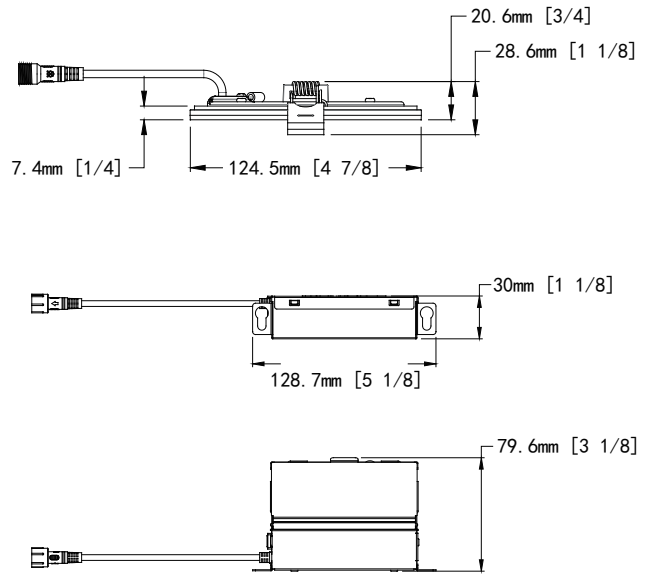

LED SLIM NIGHT LIGHT

SKU#:SFT400NL-WH5CCT

Product picture

2700K 3000K 3500K 4000K 5000K

Dimensions

TECHNICAL SPECIFICATIONS

- * Input Power: 10.5W
- * Input Voltage/Frequency: 120V/60Hz
- * Light Output(Lumens): 830LUM
- * Efficacy(Lumens per Watt): 81LUM/Watt
- * CRI: 90

- * Nightlight: 2000K CRI: 80
- * Prodct Size: 4 7/8" DIA * 3/4" H
- * Hole cut size: Φ 4- 1/4"(108mm)
- * Operating temperature: -30c°--40c°
- * Damp or Wet Locations
- * CCT selectable: 27/30/35/40/50K