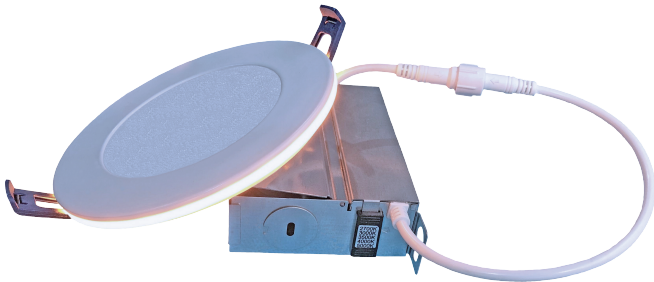

LED SLIM NIGHT LIGHT

SKU#:SFT400NL-WH5CCT

Product picture

2700K 3000K 3500K 4000K 5000K

Dimensions

TECHNICAL SPECIFICATIONS

- * Input Power: 10.5W
- * Input Voltage/Frequency: 120V/60Hz
- * Light Output(Lumens): 830LUM
- * Efficacy(Lumens per Watt): 81LUM/Watt
- * CRI: 90

- * Nightlight: 2000K CRI: 80
- * Prodct Size: 4 7/8" DIA * 3/4" H
- * Hole cut size: Φ 4- 1/4"(108mm)
- * Operating temperature: -30c°--40c°
- * Damp or Wet Locations
- * CCT selectable: 27/30/35/40/50K