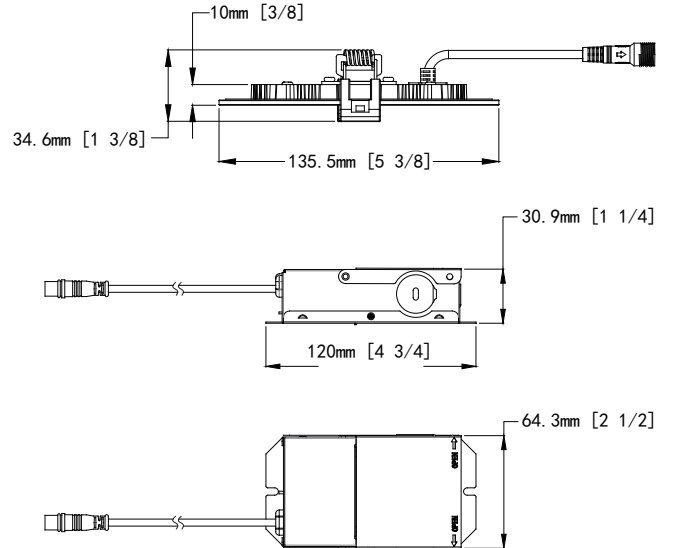

LED SLIM LIGHT

SKu#:SFT400ECO-WH3CCT

Product picture

Dimensions

3000K

4000K

5000K

TECHNICAL SPECIFICATIONS

- * Input Power: 10.5W
- * Input Voltage/Frequency: 120V/60Hz
- * Light Output(Lumens): 750LUM
- * Efficacy(Lumens per Watt): 71LUM/Watt
- * CRI: 80

- * Prodct Size: 5 3/8" DIA * 1" H
- * Hole cut size: Φ 4- 1/4"(108mm)
- * Operating temperature: -30c°--40c°
- * Suitable for Wet Locations
- * CCT selectable: 30/40/50K