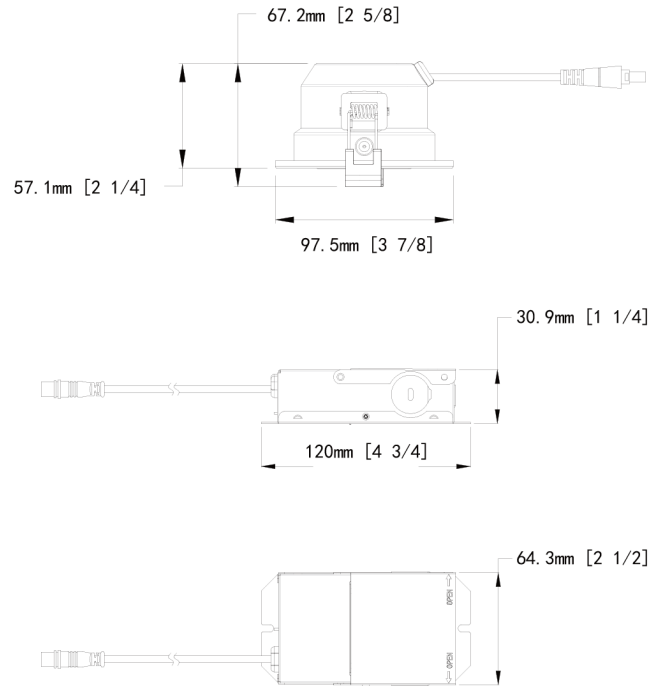

LED SLIM LIGHT

SKU340G-WH-5CCT

Product picture

Dimensions

TECHNICAL SPECIFICATIONS

- * Input Power: 7W
- * Input Voltage/Frequency: 120V/60Hz
- * Light Output(Lumens): 510LUM
- * Efficacy(Lumens per Watt): 72LUM/Watt
- * CRI: 90
- * Product Size: 3 7/8" DIA * 2 1/4" H
- * Hole cut size: Φ 3- 1/2"(88mm)
- * Operating temperature: -30c°--40c°
- * Suitable for Damp Locations
- * CCT: 27/30/35/40/50K

LUMINOUS INTENSITY DISTRIBUTION DIAGRAM