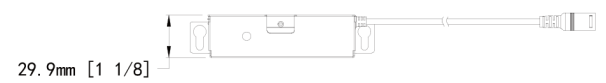

LED SLIM LIGHT

SKU: SFT200-WH5CCT

Product picture

Dimensions

TECHNICAL SPECIFICATIONS

- * Input Power: 9W
- * Input Voltage/Frequency: 120V/60Hz
- * Light Output(Lumens): 600LUM
- * Efficacy(Lumens per Watt): 72LUM/Watt
- * CRI: 90

- * Product Size: 3 1/8" DIA * 2 5/8" H
- * Hole cut size: Φ 2- 5/8"(66mm)
- * Operating temperature: -30c°--40c°
- * Suitable for Damp Locations
- * CCT: 27/30/35/40/50K

LUMINOUS INTENSITY DISTRIBUTION DIAGRAM