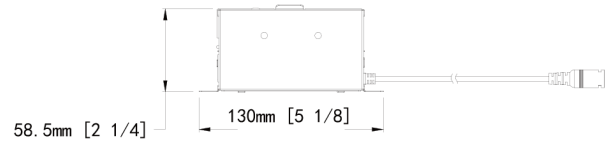

LED SLIM LIGHT

SKU: SFT200-WH5CCT

Product picture

Dimensions

TECHNICAL SPECIFICATIONS

- * Input Power: 9W
- * Input Voltage/Frequency: 120V/60Hz
- * Light Output(Lumens): 600LUM
- * Efficacy(Lumens per Watt): 72LUM/Watt
- * CRI: 90

- * Product Size: 3 1/8" DIA * 2 5/8" H
- * Hole cut size: Φ 2- 5/8"(66mm)
- * Operating temperature: -30c°--40c°
- * Suitable for Damp Locations
- * CCT: 27/30/35/40/50K

LUMINOUS INTENSITY DISTRIBUTION DIAGRAM