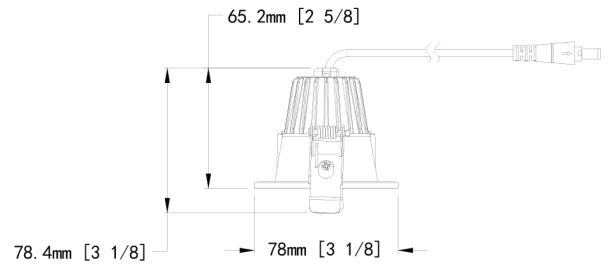

LED SLIM LIGHT

SKU: SFT200-WH5CCT

Product picture

Dimensions

TECHNICAL SPECIFICATIONS

- * Input Power: 9W
- * Input Voltage/Frequency: 120V/60Hz
- * Light Output(Lumens): 600LUM
- * Efficacy(Lumens per Watt): 72LUM/Watt
- * CRI: 90

- * Product Size: 3 1/8" DIA * 2 5/8" H
- * Hole cut size: Φ 2- 5/8"(66mm)
- * Operating temperature: -30c°--40c°
- * Suitable for Damp Locations
- * CCT: 27/30/35/40/50K

LUMINOUS INTENSITY DISTRIBUTION DIAGRAM