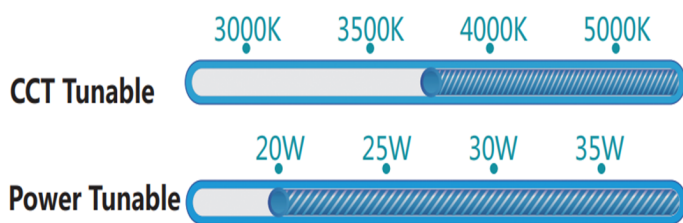

Product picture

- | | | |
|---|-----------|-----------|
| } | 20W 3000K | 25W 3000K |
| | 20W 3500K | 25W 3500K |
| | 20W 4000K | 25W 4000K |
| | 20W 5000K | 25W 5000K |
| | 30W 3000K | 35W 3000K |
| | 30W 3500K | 35W 3500K |
| | 30W 4000K | 35W 4000K |
| | 30W 5000K | 35W 5000K |

Dimensions

12 X 48inch 35W

- Without LGP, never turn yellow
- Isolated driver, PF>0.9, THD≤15 %
- Super bright SMD2835 LEDs, LM80 rated Ra>80
- Lumen output: 130LM/W
- IP Rating: IP40
- Operating temperature: -20°C to 50°C
- AC120-277V 0-10V dimmable
- Non-flicker, no dark spot, protect your eyes
- Ideal replacement for traditional troffer with over 80% energy saving
- 5 years warranty
- ETL,CETL