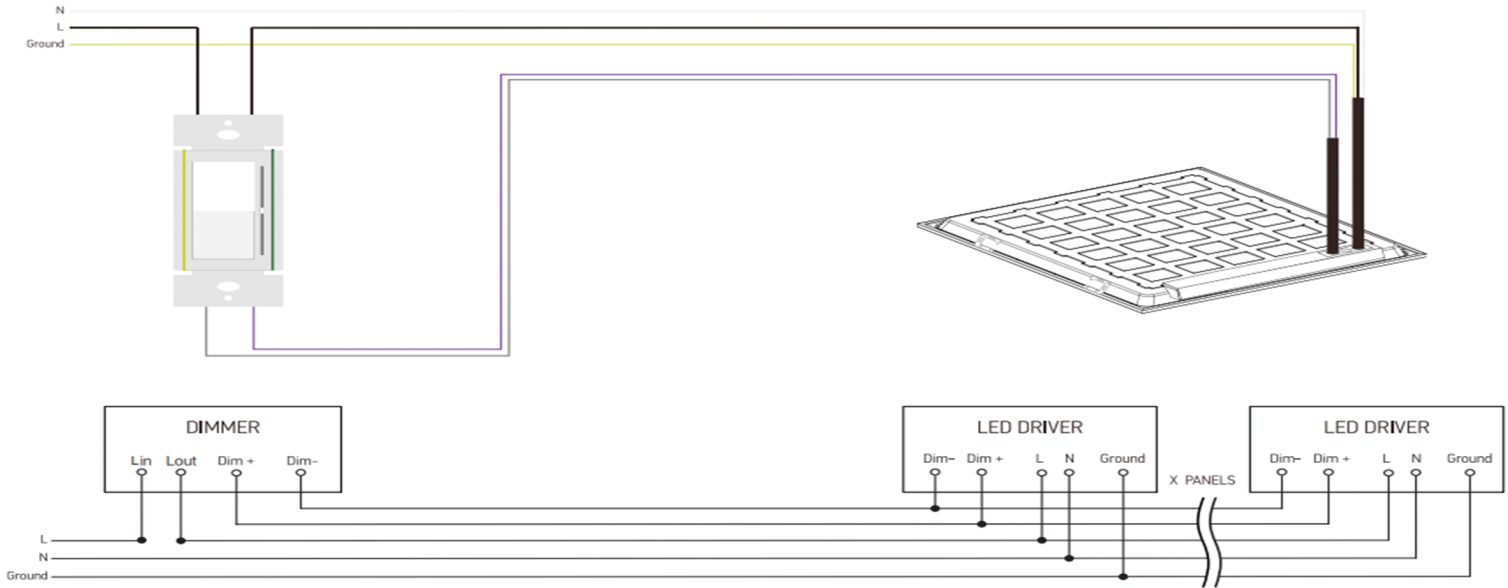

Product picture

- | | | |
|---|-----------|-----------|
| } | 20W 3000K | 25W 3000K |
| | 20W 3500K | 25W 3500K |
| | 20W 4000K | 25W 4000K |
| | 20W 5000K | 25W 5000K |
| | 30W 3000K | 35W 3000K |
| | 30W 3500K | 35W 3500K |
| | 30W 4000K | 35W 4000K |
| | 30W 5000K | 35W 5000K |

Dimensions

12 X 48inch 35W

- Without LGP, never turn yellow
- Isolated driver, PF>0.9, THD≤15 %
- Super bright SMD2835 LEDs, LM80 rated Ra>80
- Lumen output: 130LM/W
- IP Rating: IP40
- Operating temperature: -20°C to 50°C
- AC120-277V 0-10V dimmable
- Non-flicker, no dark spot, protect your eyes
- Ideal replacement for traditional troffer with over 80% energy saving
- 5 years warranty
- ETL,CETL

Recessed Mounted Installation

Suspending Installation

Surface Mounted Installation