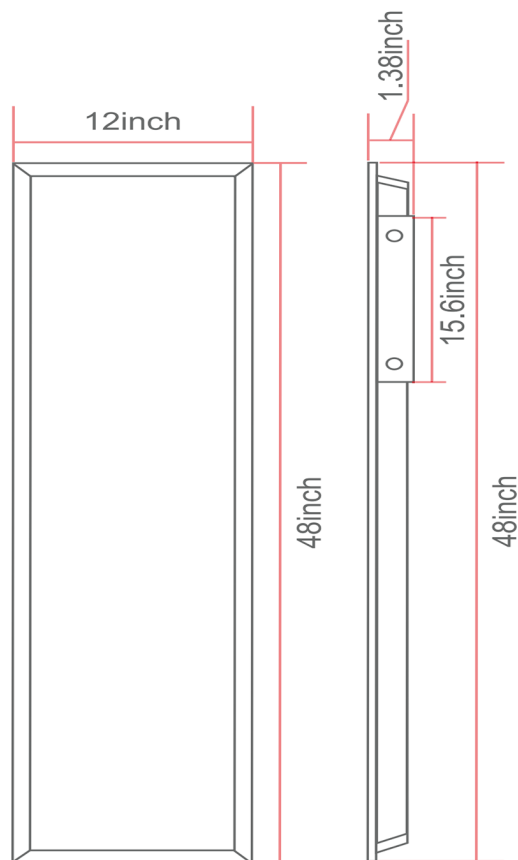

Product picture

- | | | |
|---|-----------|-----------|
| } | 20W 3000K | 25W 3000K |
| | 20W 3500K | 25W 3500K |
| | 20W 4000K | 25W 4000K |
| | 20W 5000K | 25W 5000K |
| | 30W 3000K | 35W 3000K |
| | 30W 3500K | 35W 3500K |
| | 30W 4000K | 35W 4000K |
| | 30W 5000K | 35W 5000K |

Dimensions

12 X 48inch 35W

- Without LGP, never turn yellow
- Isolated driver, PF>0.9, THD≤15 %
- Super bright SMD2835 LEDs, LM80 rated Ra>80
- Lumen output: 130LM/W
- IP Rating: IP40
- Operating temperature: -20°C to 50°C
- AC120-277V 0-10V dimmable
- Non-flicker, no dark spot, protect your eyes
- Ideal replacement for traditional troffer with over 80% energy saving
- 5 years warranty
- ETL,CETL