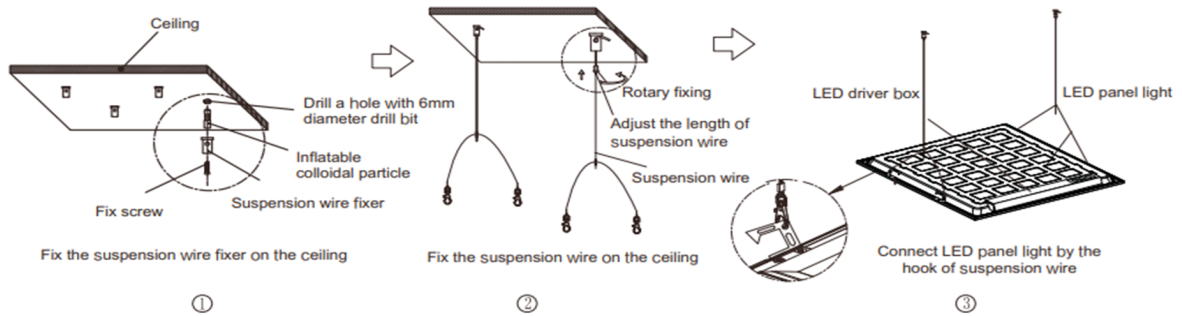

Dimensions

12 X 48inch 35W

- Without LGP, never turn yellow
- Isolated driver, PF>0.9, THD≤15 %
- Super bright SMD2835 LEDs, LM80 rated Ra>80
- Lumen output: 130LM/W
- IP Rating: IP40
- Operating temperature: -20°C to 50°C
- AC120-277V 0-10V dimmable
- Non-flicker, no dark spot, protect your eyes
- Ideal replacement for traditional troffer with over 80% energy saving
- 5 years warranty
- ETL,CETL

Recessed Mounted Installation

Suspending Installation

Surface Mounted Installation