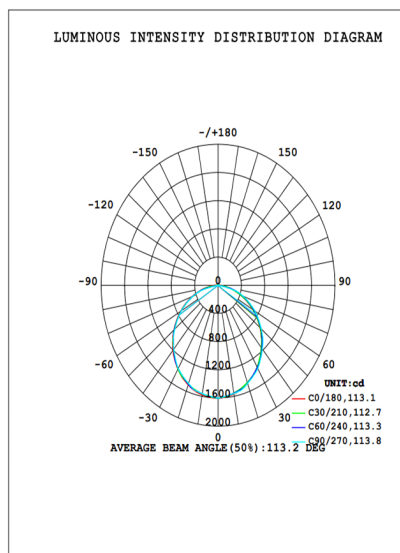

Product picture

- | | | |
|---|-----------|-----------|
| } | 20W 3000K | 25W 3000K |
| | 20W 3500K | 25W 3500K |
| | 20W 4000K | 25W 4000K |
| | 20W 5000K | 25W 5000K |
| | 30W 3000K | 35W 3000K |
| | 30W 3500K | 35W 3500K |
| | 30W 4000K | 35W 4000K |
| | 30W 5000K | 35W 5000K |

Dimensions

12 X 48inch 35W

- Without LGP, never turn yellow
- Isolated driver, PF>0.9, THD≤15 %
- Super bright SMD2835 LEDs, LM80 rated Ra>80
- Lumen output: 130LM/W
- IP Rating: IP40
- Operating temperature: -20°C to 50°C
- AC120-277V 0-10V dimmable
- Non-flicker, no dark spot, protect your eyes
- Ideal replacement for traditional troffer with over 80% energy saving
- 5 years warranty
- ETL,CETL