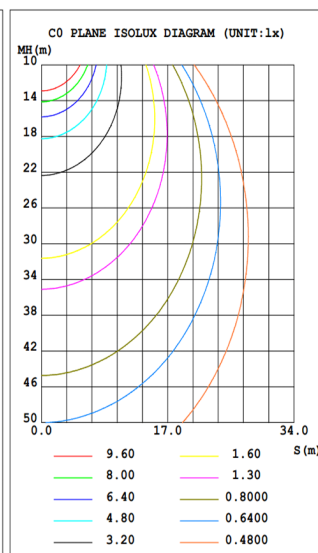

Product picture

- | | | |
|---|-----------|-----------|
| } | 20W 3000K | 25W 3000K |
| | 20W 3500K | 25W 3500K |
| | 20W 4000K | 25W 4000K |
| | 20W 5000K | 25W 5000K |
| | 30W 3000K | 35W 3000K |
| | 30W 3500K | 35W 3500K |
| | 30W 4000K | 35W 4000K |
| | 30W 5000K | 35W 5000K |

Dimensions

12 X 48inch 35W

- Without LGP, never turn yellow
- Isolated driver, PF>0.9, THD≤15 %
- Super bright SMD2835 LEDs, LM80 rated Ra>80
- Lumen output: 130LM/W
- IP Rating: IP40
- Operating temperature: -20°C to 50°C
- AC120-277V 0-10V dimmable
- Non-flicker, no dark spot, protect your eyes
- Ideal replacement for traditional troffer with over 80% energy saving
- 5 years warranty
- ETL,CETL