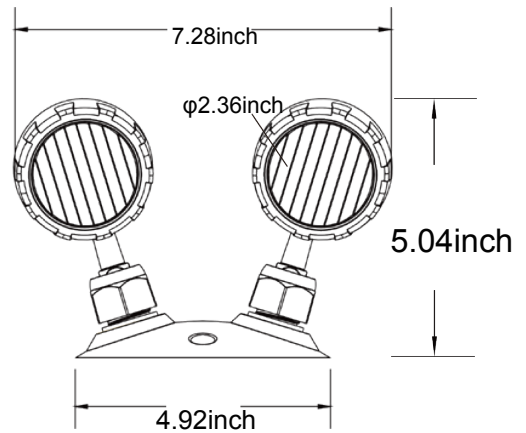

Double LED Remote Head(Universal Voltage)

SKU#:KEX3002-5W

The Double led remote head is constructed of high impact thermoplastic . A tool-less mechanically adjustable swivel locks the head in position once adjusted.

Dimension:

Features and Specifications:

- Injection-molded thermoplastic ABS housing
- UL-94V-0 flame rating, fire-retardant
- Wall and ceiling mounting
- Universal voltage LED remote compatible with any emergency lighting system (5-24VDC)
- Super bright SMD LED 2*5W
- Suitable for damp locations
- cULus listed