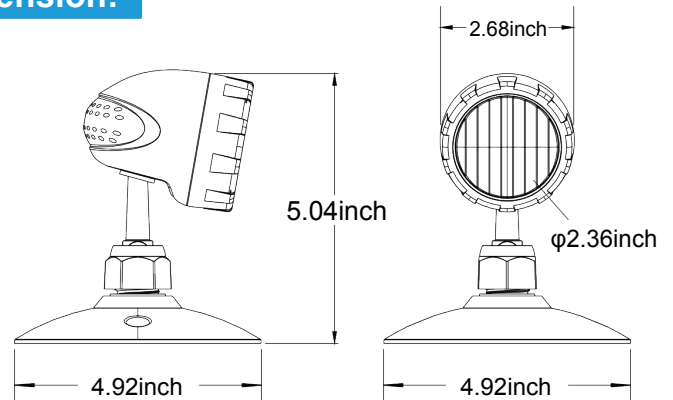

# Single LED Remote Head(Universal Voltage)

SKU#:KEX3001-5W

The single led remote head is constructed of high impact thermoplastic . A tool-less mechanically adjustable swivel locks the head in position once adjusted.

## Dimension: