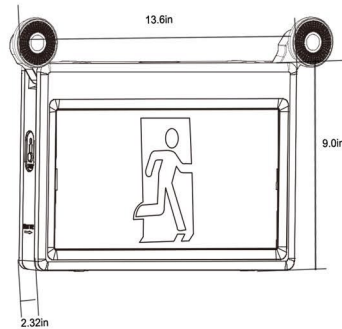

# Plastic Running Man Sign Combo

Sku#:KEX180

The plastic running man sign is suitable for property management and institutional applications, and is designed using durable and light weighted high impact thermoplastic.

Comes standard with three pictogram legends for direction selection

## Dimension:

## Features and Specifications:

- LED Ultra Bright Light Source
- 120V/347V Dual Input
- 1.0W per head
- Nickel Cadmium (NiCad) battery meets UL 90 minute
- emergency lighting requirement
- Test switch and AC-On indicator included
- Universal Mounting: Ceiling Mount; Wall Mount ; End Mount
- Combo Heads adjustable
- Suitable for Damp Locations
- Canopy Included