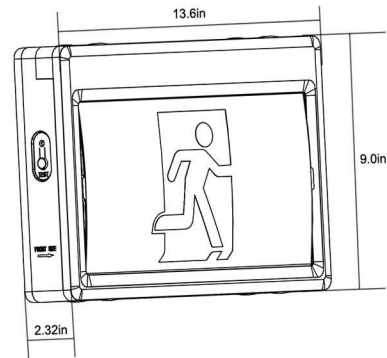

Plastic Running Man Sign

Sku#:KEX100

The plastic running mans sign is suitable for property management and institutional applications, and is designed using durable and light weighted high impact thermoplastic.

Comes standard with three pictogram legends for direction selection

Dimension:

Features and Specifications:

- > LED Ultra Bright Light Source
- > 120V/347V Dual Input
- > Nickel Cadmium (NiCad) battery meets UL 90 minutes emergency lighting requirement
- > Test switch and AC-On indicator included
- > Universal Mounting:
 Ceiling Mount;
 Wall Mount ;
 End Mount
- > Suitable for Damp Locations
- > Canopy Included