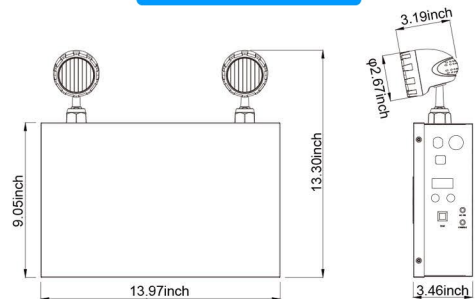

## Features and Specifications:

- > 20 Gauge Steel cabinet
- > 120V/277V/347V input voltage
- > 12V 7Ah Sealed Non-maintained Lead Acid Battery
- > 72W Remote capable\*
- > Comes with 2pcs super bright led adjustable heads
- > 2\*2W heads
- > 2\*130lm
- > Test switch and AC-On indicator included
- > Suitable for wall mount
- > Heads adjustable
- > Suitable for Damp Locations
- > Overcharge & Over-discharge protection
- > 120mins emergency duration
- > cULus approved

\*Max Remote Load:72W at 30mins battery backup time  
 27W at 90mins battery backup time  
 22W at 120mins battery backup time

The KORA series steel battery Unit is constructed with an 20 gauge steel cabinet. Terminal connectors allow for larger gauge wires to be connected for remote loads. The universal mounting pattern stamped into the back of the unit allows for direct mounting to various conduit boxes.

## Dimension:

Retail box/Shipping Carton  
 1pcs each