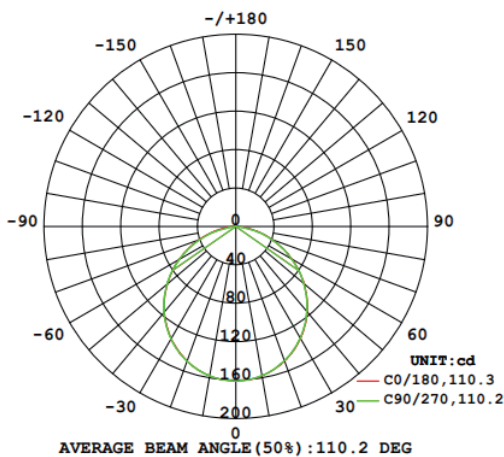

Product picture

Dimensions

TECHNICAL SPECIFICATIONS

- * Input Power: 7W
- * Input Voltage/Frequency: 120V/60Hz
- * Light Output(Lumens): 460LUM
- * Efficacy(Lumens per Watt): 66LUM/Watt
- * CRI: 90

- * Product Size: 5" DIA * 1 1/4" H
- * Operating temperature: -30c°--40c°
- * Suitable for Wet Locations
- * CCT selectable: 27/30/35/40/50K

LUMINOUS INTENSITY DISTRIBUTION DIAGRAM

Height	Eavg, Emax	Angle: 109.85deg	Diameter
1m	50.23, 161.61x		284.83cm
2m	12.56, 40.401x		569.67cm
3m	5.581, 17.951x		854.50cm
4m	3.139, 10.101x		1139.34cm
5m	2.009, 6.4631x		1424.17cm
6m	1.395, 4.4881x		1709.00cm
7m	1.025, 3.2981x		1993.84cm
8m	0.7848, 2.5251x		2278.67cm
9m	0.6201, 1.9951x		2563.51cm
10m	0.5023, 1.6161x		2848.34cm