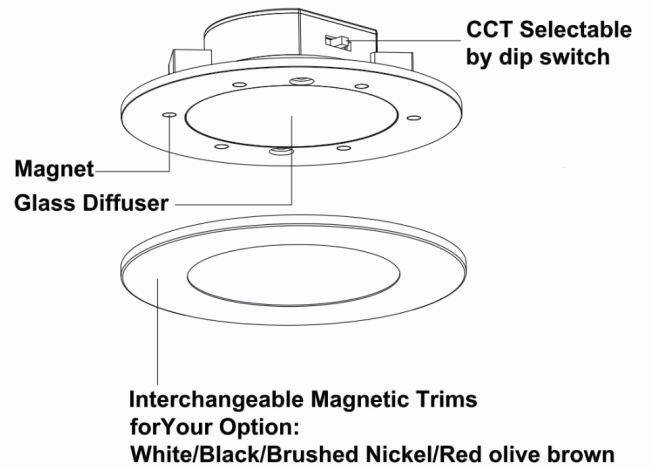

Product picture

Dimensions

TECHNICAL SPECIFICATIONS

- * Input Power: 7W
- * Input Voltage/Frequency: 120V/60Hz
- * Light Output(Lumens): 460LUM
- * Efficacy(Lumens per Watt): 66LUM/Watt
- * CRI: 90

- * Product Size: 5" DIA * 1 1/4" H
- * Operating temperature: -30c°--40c°
- * Suitable for Wet Locations
- * CCT selectable: 27/30/35/40/50K

LUMINOUS INTENSITY DISTRIBUTION DIAGRAM

Height	Eavg, Emax	Angle: 109.85deg	Diameter
1m	50.23, 161.61x		284.83cm
2m	12.56, 40.401x		569.67cm
3m	5.581, 17.951x		854.50cm
4m	3.139, 10.101x		1139.34cm
5m	2.009, 6.4631x		1424.17cm
6m	1.395, 4.4881x		1709.00cm
7m	1.025, 3.2981x		1993.84cm
8m	0.7848, 2.5251x		2278.67cm
9m	0.6201, 1.9951x		2563.51cm
10m	0.5023, 1.6161x		2848.34cm