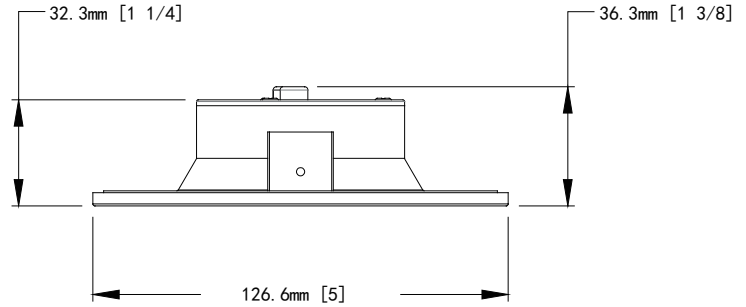

Product picture

Dimensions

TECHNICAL SPECIFICATIONS

- * Input Power: 7W
- * Input Voltage/Frequency: 120V/60Hz
- * Light Output(Lumens): 460LUM
- * Efficacy(Lumens per Watt): 66LUM/Watt
- * CRI: 90

- * Product Size: 5" DIA * 1 1/4" H
- * Operating temperature: -30c°--40c°
- * Suitable for Wet Locations
- * CCT selectable: 27/30/35/40/50K

LUMINOUS INTENSITY DISTRIBUTION DIAGRAM

Height	Eavg, Emax	Angle: 109.85deg	Diameter
1m	50.23, 161.61x		284.83cm
2m	12.56, 40.401x		569.67cm
3m	5.581, 17.951x		854.50cm
4m	3.139, 10.101x		1139.34cm
5m	2.009, 6.4631x		1424.17cm
6m	1.395, 4.4881x		1709.00cm
7m	1.025, 3.2981x		1993.84cm
8m	0.7848, 2.5251x		2278.67cm
9m	0.6201, 1.9951x		2563.51cm
10m	0.5023, 1.6161x		2848.34cm